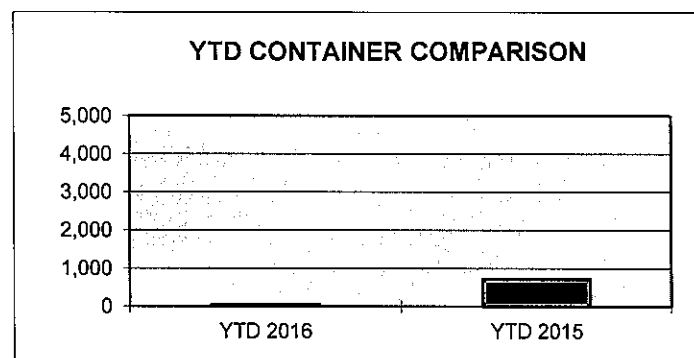

*Twenty Foot Equivalent Units

**Measured in tons

YTD Container Barges shipped by Tidewater (Qty) for Port	2
YTD Bulk Grain Barges shipped by Tidewater (Qty) for Lewis Clark Terminal	66
YTD Barges to Port for Breakbulk cargo	1