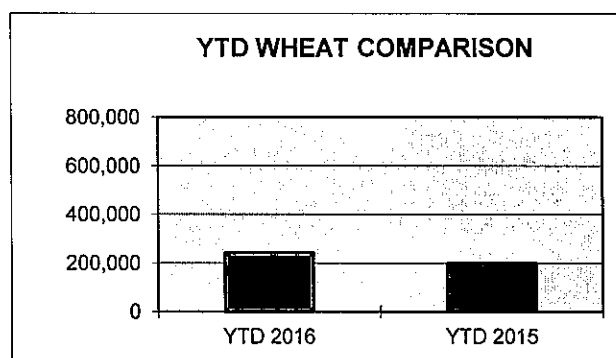

*Twenty Foot Equivalent Units

**Measured in tons

YTD Container Barges shipped by Tidewater (Qty) for Port	2
YTD Bulk Grain Barges shipped by Tidewater (Qty) for Lewis Clark Terminal	66
YTD Barges to Port for Breakbulk cargo	1