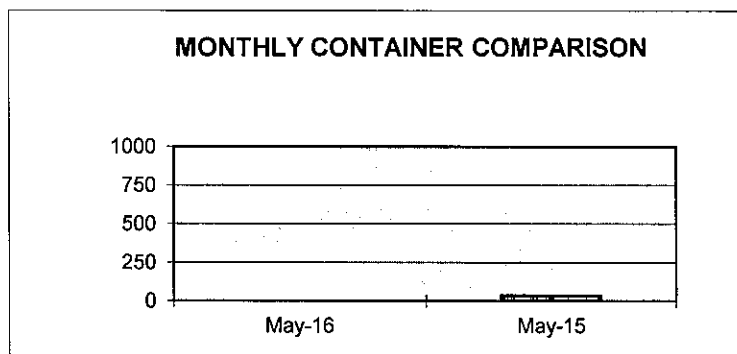

MONTHLY COMPARISON REPORT

<u>SHIPPED</u>	<u>May-16</u>	<u>May-15</u>	<u>DIFFERENCE</u>	<u>% OF DIFFERENCE</u>
TEU CONTAINERS*	0	37	-37	-100%
WHEAT/BARLEY**	71057	34516	36541	106%
BREAKBULK**	57.23	0	57.23	