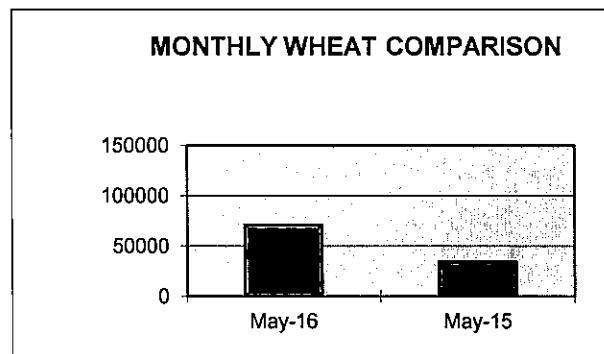

MONTHLY COMPARISON REPORT

<u>SHIPPED</u>	<u>May-16</u>	<u>May-15</u>	<u>DIFFERENCE</u>	<u>% OF DIFFERENCE</u>
TEU CONTAINERS*	0	37	-37	-100%
WHEAT/BARLEY**	71057	34516	36541	106%
BREAKBULK**	57.23	0	57.23	

YEAR TO DATE COMPARISON

<u>SHIPPED</u>	<u>YTD 2016</u>	<u>YTD 2015</u>	<u>DIFFERENCE</u>	<u>% OF DIFFERENCE</u>
TEU CONTAINERS*	49	723	-674	-93.22%
WHEAT/BARLEY**	242,548	199,130	43,418	21.80%
BREAKBULK**	57.23	0	57.23