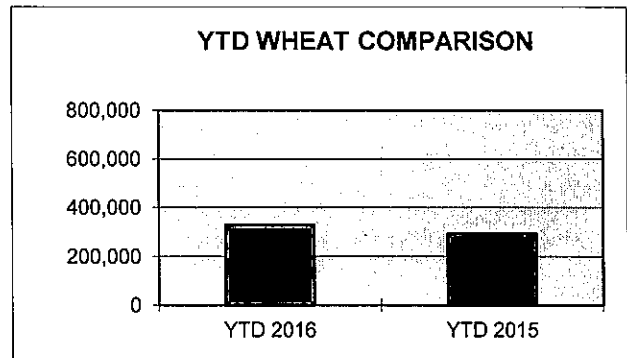

*Twenty Foot Equivalent Units

**Measured in tons

YTD Container Barges shipped by Tidewater (Qty) for Port	4
YTD Bulk Grain Barges shipped by Tidewater (Qty) for Lewis Clark Terminal	91
YTD Barges to Port for Breakbulk cargo	2