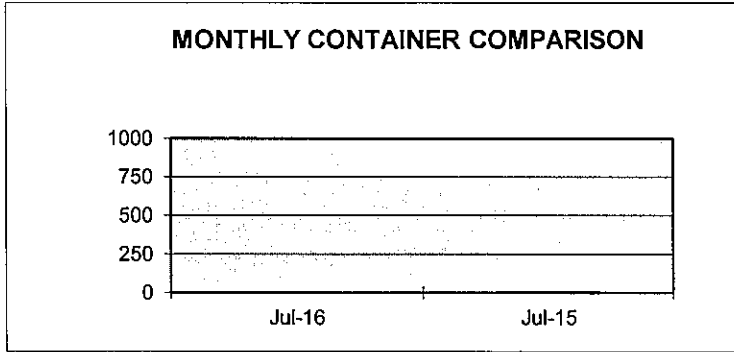

MONTHLY COMPARISON REPORT

<u>SHIPPED</u>	<u>Jul-16</u>	<u>Jul-15</u>	<u>DIFFERENCE</u>	<u>% OF DIFFERENCE</u>
TEU CONTAINERS*	0	2	-2	-100%
WHEAT/BARLEY**	52242	55768	-3526	-6%
BREAKBULK**	0	0	0	

YEAR TO DATE COMPARISON