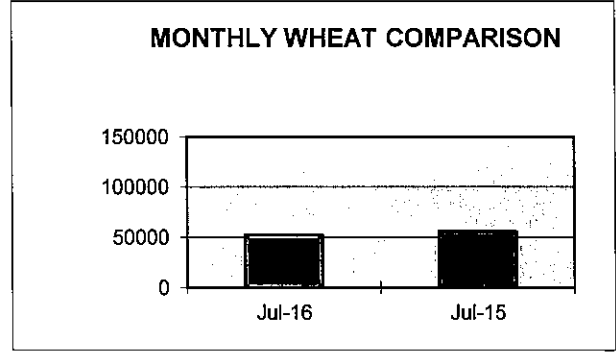

MONTHLY COMPARISON REPORT

<u>SHIPPED</u>	<u>Jul-16</u>	<u>Jul-15</u>	<u>DIFFERENCE</u>	<u>% OF DIFFERENCE</u>
TEU CONTAINERS*	0	2	-2	-100%
WHEAT/BARLEY**	52242	55768	-3526	-6%
BREAKBULK**	0	0	0	

YEAR TO DATE COMPARISON

<u>SHIPPED</u>	<u>YTD 2016</u>	<u>YTD 2015</u>	<u>DIFFERENCE</u>	<u>% OF DIFFERENCE</u>
TEU CONTAINERS*	70	762	-692	-90.81%
WHEAT/BARLEY**	328,873	293,216	35,657	12.16%
BREAKBULK**	170	0	170