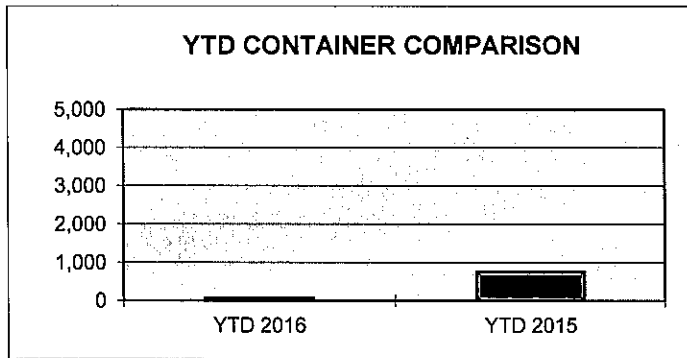

*Twenty Foot Equivalent Units

**Measured in tons

YTD Container Barges shipped by Tidewater (Qty) for Port	4
YTD Bulk Grain Barges shipped by Tidewater (Qty) for Lewis Clark Terminal	91
YTD Barges to Port for Breakbulk cargo	2