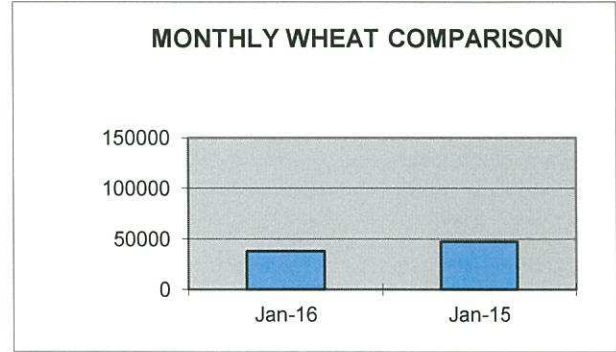

MONTHLY COMPARISON REPORT

<u>SHIPPED</u>	<u>Jan-16</u>	<u>Jan-15</u>	<u>DIFFERENCE</u>	<u>% OF DIFFERENCE</u>
TEU CONTAINERS*	33	239	-206	-86%
WHEAT/BARLEY**	37871	47572	-9701	-20%

YEAR TO DATE COMPARISON

<u>SHIPPED</u>	<u>YTD 2016</u>	<u>YTD 2015</u>	<u>DIFFERENCE</u>	<u>% OF DIFFERENCE</u>
TEU CONTAINERS*	33	239	-206	-86.19%
WHEAT/BARLEY**	37,871	47,572	-9,701	-20.39%