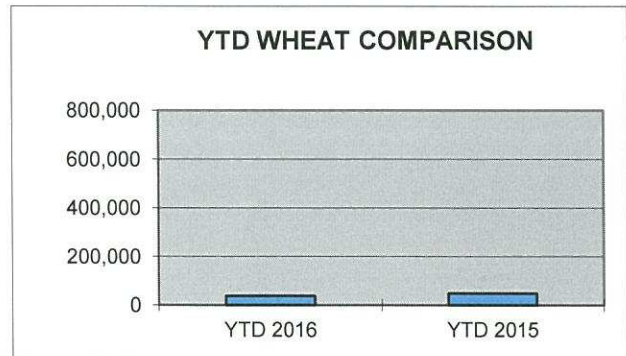

*Twenty Foot Equivalent Units

**Measured in tons

YTD Container Barges shipped by Tidewater (Qty) for Port	1
YTD Bulk Grain Barges shipped by Tidewater (Qty) for Lewis Clark Terminal	11