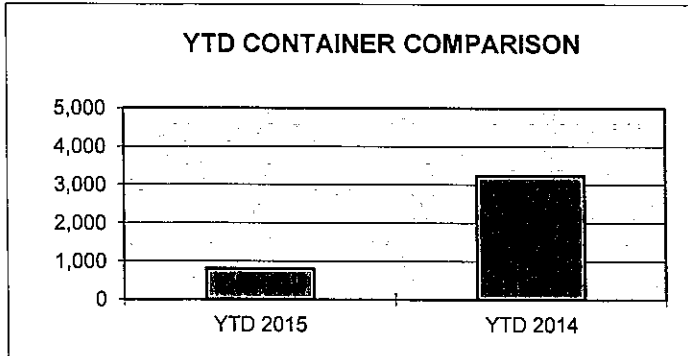

*Twenty Foot Equivalent Units

**Measured in tons

YTD Container Barges shipped by Tidewater (Qty) for Port
YTD Bulk Grain Barges shipped by Tidewater (Qty) for Lewis Clark Terminal

9
156