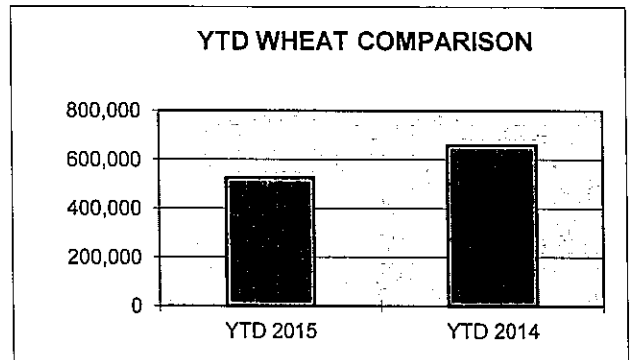

*Twenty Foot Equivalent Units

**Measured in tons

YTD Container Barges shipped by Tidewater (Qty) for Port
YTD Bulk Grain Barges shipped by Tidewater (Qty) for Lewis Clark Terminal

9
156