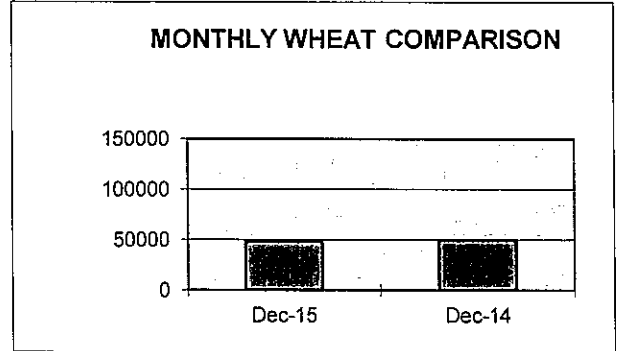

MONTHLY COMPARISON REPORT

<u>SHIPPED</u>	<u>Dec-15</u>	<u>Dec-14</u>	<u>DIFFERENCE</u>	<u>% OF DIFFERENCE</u>
TEU CONTAINERS*	36	441	-405	-92%
WHEAT/BARLEY**	48155	49671	-1516	-3%

YEAR TO DATE COMPARISON

<u>SHIPPED</u>	<u>YTD 2015</u>	<u>YTD 2014</u>	<u>DIFFERENCE</u>	<u>% OF DIFFERENCE</u>
TEU CONTAINERS*	807	3240	-2433	-75.09%
WHEAT/BARLEY**	524,260	659,169	-134909	-20.47%