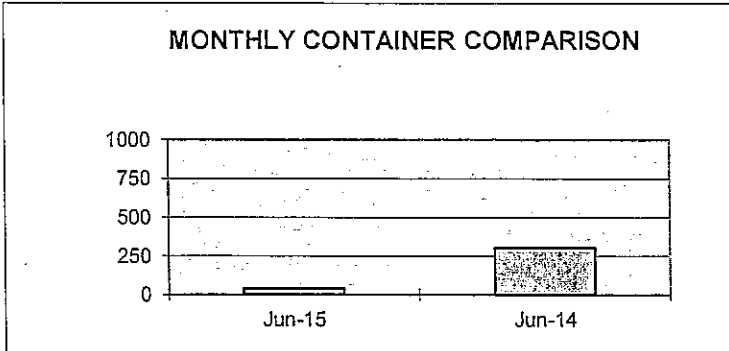

MONTHLY COMPARISON REPORT

<u>SHIPPED</u>	<u>Jun-15</u>	<u>Jun-14</u>	<u>DIFFERENCE</u>	<u>% OF DIFFERENCE</u>
TEU CONTAINERS*	39	304	-265	-87%
WHEAT/BARLEY**	38318	91884	-53566	-58%

YEAR TO DATE COMPARISON

<u>SHIPPED</u>	<u>YTD 2015</u>	<u>YTD 2014</u>	<u>DIFFERENCE</u>	<u>% OF DIFFERENCE</u>
TEU CONTAINERS*	762	1400	-638	-45.57%
WHEAT/BARLEY**	237,448	343,836	-106,388	-30.94%