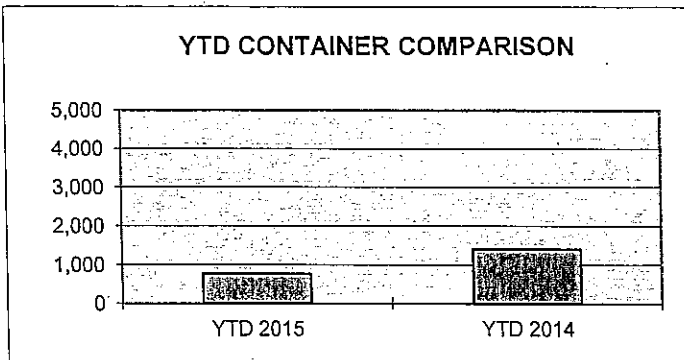

*Twenty Foot Equivalent Units

**Measured in tons

YTD Container Barges shipped by Tidewater (Qty) for Port
YTD Bulk Grain Barges shipped by Tidewater (Qty) for Lewis Clark Terminal

7
70