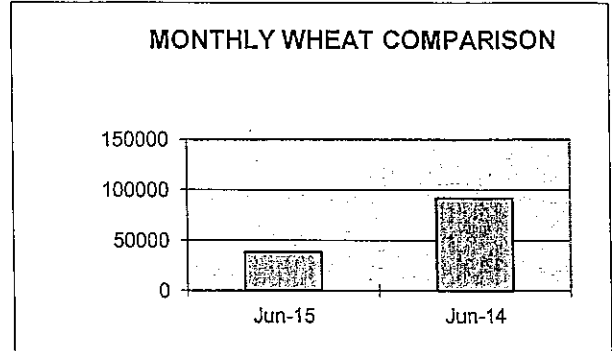

MONTHLY COMPARISON REPORT

<u>SHIPPED</u>	<u>Jun-15</u>	<u>Jun-14</u>	<u>DIFFERENCE</u>	<u>% OF DIFFERENCE</u>
TEU CONTAINERS*	39	304	-265	-87%
WHEAT/BARLEY**	38318	91884	-53566	-58%

YEAR TO DATE COMPARISON

<u>SHIPPED</u>	<u>YTD 2015</u>	<u>YTD 2014</u>	<u>DIFFERENCE</u>	<u>% OF DIFFERENCE</u>
TEU CONTAINERS*	762	1400	-638	-45.57%
WHEAT/BARLEY**	237,448	343,836	-106,388	-30.94%