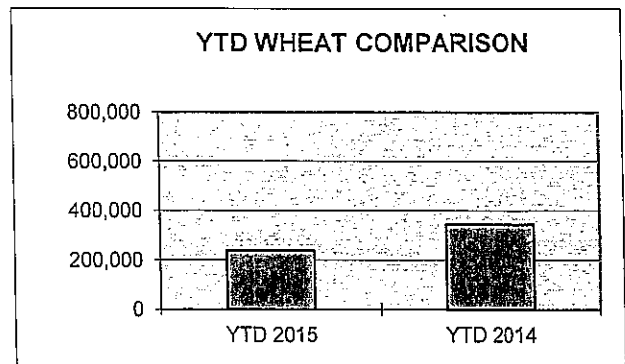

*Twenty Foot Equivalent Units

**Measured in tons

YTD Container Barges shipped by Tidewater (Qty) for Port
YTD Bulk Grain Barges shipped by Tidewater (Qty) for Lewis Clark Terminal

7
70