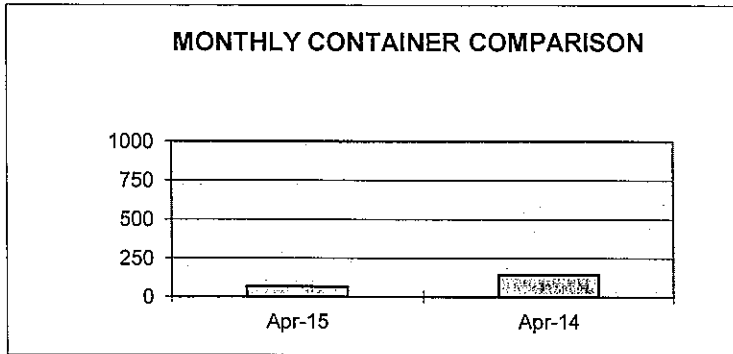

MONTHLY COMPARISON REPORT

<u>SHIPPED</u>	<u>Apr-15</u>	<u>Apr-14</u>	<u>DIFFERENCE</u>	<u>% OF DIFFERENCE</u>
TEU CONTAINERS*	66	143	-77	-54%
WHEAT/BARLEY**	43789	29851	13938	47%

YEAR TO DATE COMPARISON

<u>SHIPPED</u>	<u>YTD 2015</u>	<u>YTD 2014</u>	<u>DIFFERENCE</u>	<u>% OF DIFFERENCE</u>
TEU CONTAINERS*	686	868	-182	-20.97%
WHEAT/BARLEY**	164,614	186,986	-22372	-11.96%