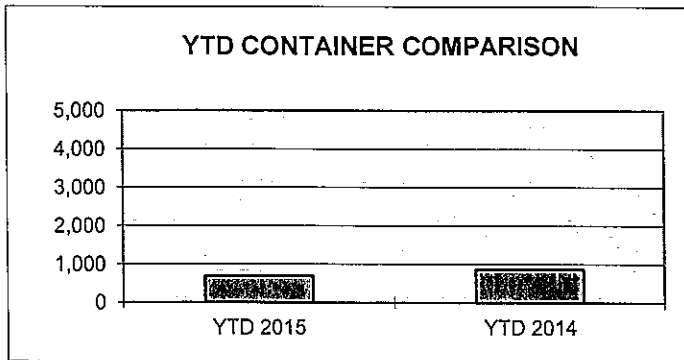

*Twenty Foot Equivalent Units
**Measured in tons

YTD Container Barges shipped by Tidewater (Qty) for Port	7
YTD Bulk Grain Barges shipped by Tidewater (Qty) for Lewis Clark Terminal	50