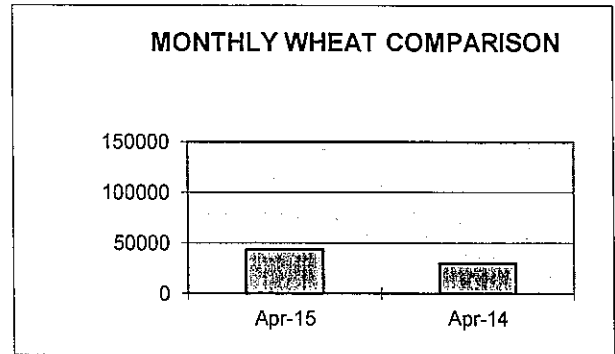

MONTHLY COMPARISON REPORT

<u>SHIPPED</u>	<u>Apr-15</u>	<u>Apr-14</u>	<u>DIFFERENCE</u>	<u>% OF DIFFERENCE</u>
TEU CONTAINERS*	66	143	-77	-54%
WHEAT/BARLEY**	43789	29851	13938	47%

YEAR TO DATE COMPARISON

<u>SHIPPED</u>	<u>YTD 2015</u>	<u>YTD 2014</u>	<u>DIFFERENCE</u>	<u>% OF DIFFERENCE</u>
TEU CONTAINERS*	686	868	-182	-20.97%
WHEAT/BARLEY**	164,614	186,986	-22372	-11.96%