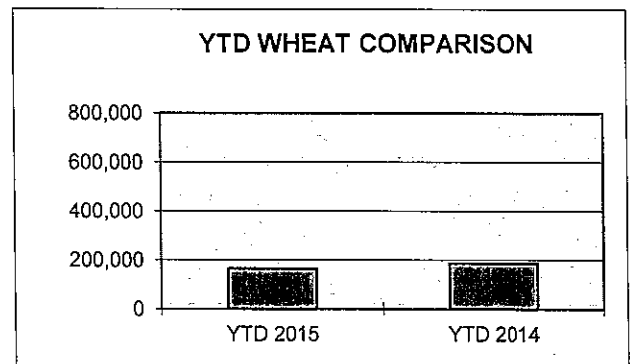

*Twenty Foot Equivalent Units
**Measured in tons

YTD Container Barges shipped by Tidewater (Qty) for Port	7
YTD Bulk Grain Barges shipped by Tidewater (Qty) for Lewis Clark Terminal	50