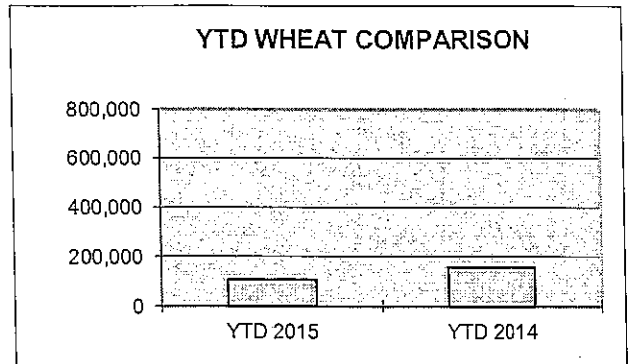

*Twenty Foot Equivalent Units

**Measured in tons

YTD Container Barges shipped by Tidewater (Qty) for Port

6

YTD Bulk Grain Barges shipped by Tidewater (Qty) for Lewis Clark Terminal

33