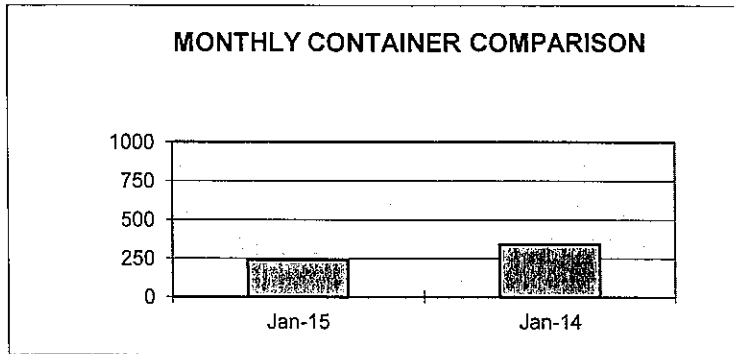

MONTHLY COMPARISON REPORT

<u>SHIPPED</u>	<u>Jan-15</u>	<u>Jan-14</u>	<u>DIFFERENCE</u>	<u>% OF DIFFERENCE</u>
TEU CONTAINERS*	239	341	-102	-30%
WHEAT/BARLEY**	47572	94466	-46894	-50%

YEAR TO DATE COMPARISON