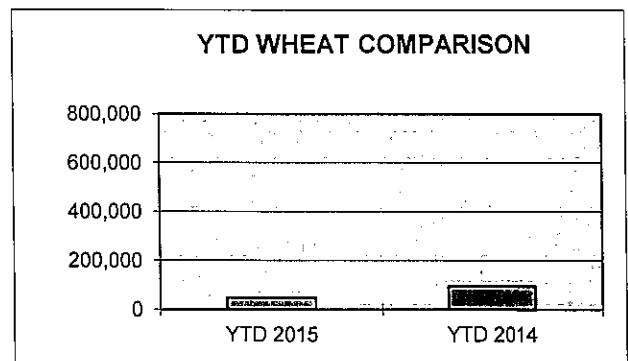

*Twenty Foot Equivalent Units

**Measured in tons

YTD Container Barges shipped by Tidewater (Qty) for Port	3
YTD Bulk Grain Barges shipped by Tidewater (Qty) for Lewis Clark Terminal	15