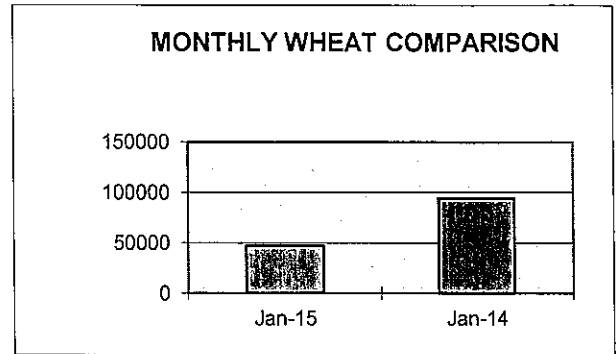

MONTHLY COMPARISON REPORT

<u>SHIPPED</u>	<u>Jan-15</u>	<u>Jan-14</u>	<u>DIFFERENCE</u>	<u>% OF DIFFERENCE</u>
TEU CONTAINERS*	239	341	-102	-30%
WHEAT/BARLEY**	47572	94466	-46894	-50%

YEAR TO DATE COMPARISON

<u>SHIPPED</u>	<u>YTD 2015</u>	<u>YTD 2014</u>	<u>DIFFERENCE</u>	<u>% OF DIFFERENCE</u>
TEU CONTAINERS*	239	341	-102	-29.91%
WHEAT/BARLEY**	47,572	94,466	-46,894	-49.64%