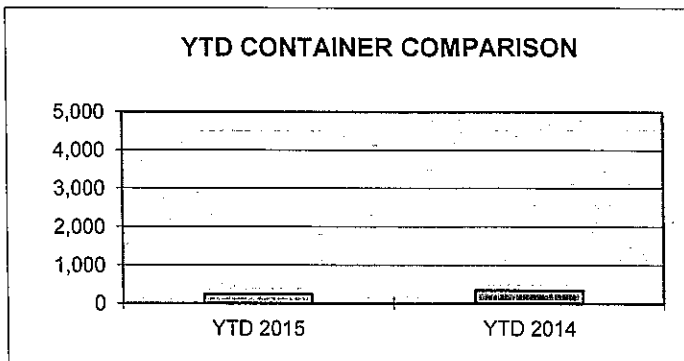

*Twenty Foot Equivalent Units

**Measured in tons

YTD Container Barges shipped by Tidewater (Qty) for Port	3
YTD Bulk Grain Barges shipped by Tidewater (Qty) for Lewis Clark Terminal	15