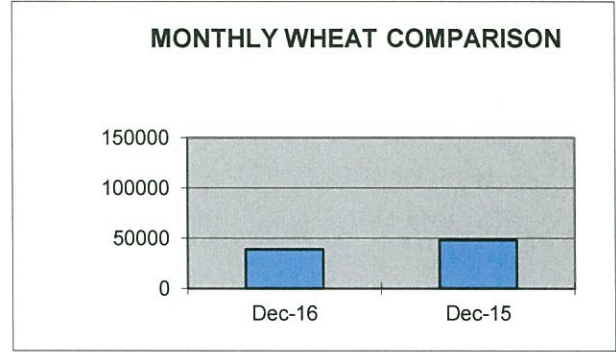

MONTHLY COMPARISON REPORT

<u>SHIPPED</u>	<u>Dec-16</u>	<u>Dec-15</u>	<u>DIFFERENCE</u>	<u>% OF DIFFERENCE</u>
TEU CONTAINERS*	0	36	-36	-100%
WHEAT/BARLEY**	38771	48155	-9384	-19%
BREAKBULK**	0	0	878	

YEAR TO DATE COMPARISON

<u>SHIPPED</u>	<u>YTD 2016</u>	<u>YTD 2015</u>	<u>DIFFERENCE</u>	<u>% OF DIFFERENCE</u>
TEU CONTAINERS*	101	807	-706	-87.48%
WHEAT/BARLEY**	654,998	524,260	130738	24.94%
BREAKBULK**	1048	0	1048