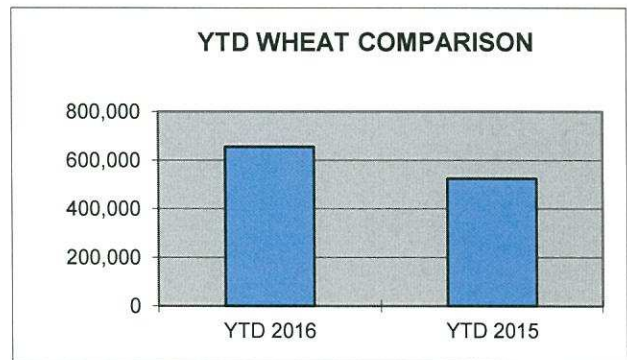

*Twenty Foot Equivalent Units

**Measured in tons

YTD Container Barges shipped by Tidewater (Qty) for Port	4
YTD Bulk Grain Barges shipped by Tidewater (Qty) for Lewis Clark Terminal	189
YTD Barges to Port for Breakbulk cargo	4