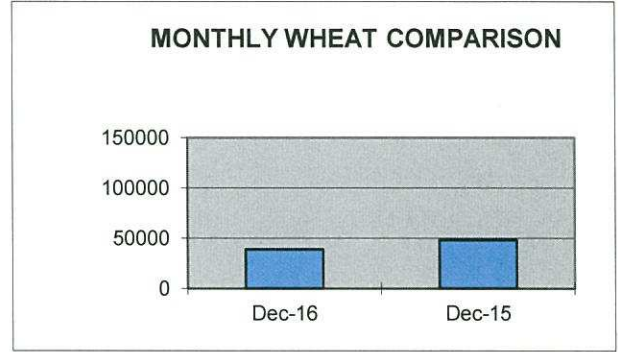

MONTHLY COMPARISON REPORT

<u>SHIPPED</u>	<u>Dec-16</u>	<u>Dec-15</u>	<u>DIFFERENCE</u>	<u>% OF DIFFERENCE</u>
TEU CONTAINERS*	0	36	-36	-100%
WHEAT/BARLEY**	38771	48155	-9384	-19%
BREAKBULK**	0	0	878	

YEAR TO DATE COMPARISON

<u>SHIPPED</u>	<u>YTD 2016</u>	<u>YTD 2015</u>	<u>DIFFERENCE</u>	<u>% OF DIFFERENCE</u>
TEU CONTAINERS*	101	807	-706	-87.48%
WHEAT/BARLEY**	654,998	524,260	130738	24.94%
BREAKBULK**	1048	0	1048