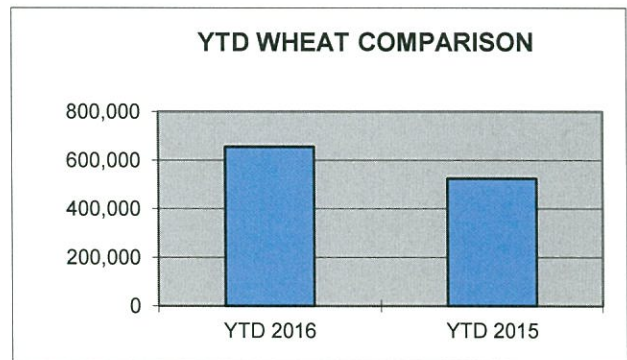

*Twenty Foot Equivalent Units

**Measured in tons

YTD Container Barges shipped by Tidewater (Qty) for Port	4
YTD Bulk Grain Barges shipped by Tidewater (Qty) for Lewis Clark Terminal	189
YTD Barges to Port for Breakbulk cargo	4