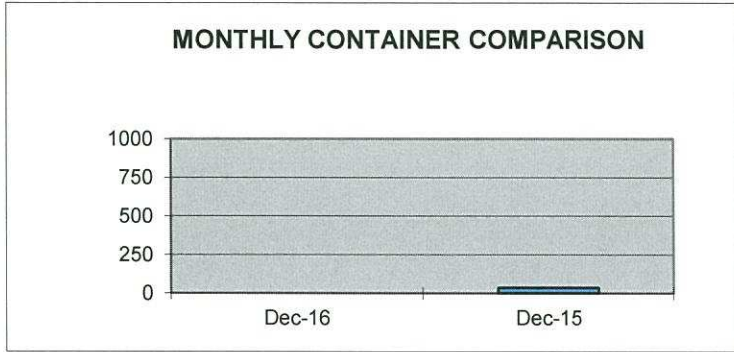

MONTHLY COMPARISON REPORT

<u>SHIPPED</u>	<u>Dec-16</u>	<u>Dec-15</u>	<u>DIFFERENCE</u>	<u>% OF DIFFERENCE</u>
TEU CONTAINERS*	0	36	-36	-100%
WHEAT/BARLEY**	38771	48155	-9384	-19%
BREAKBULK**	0	0	878	

YEAR TO DATE COMPARISON