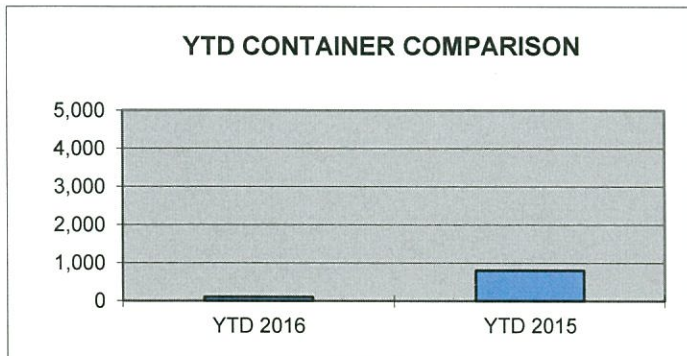

*Twenty Foot Equivalent Units

**Measured in tons

YTD Container Barges shipped by Tidewater (Qty) for Port	4
YTD Bulk Grain Barges shipped by Tidewater (Qty) for Lewis Clark Terminal	189
YTD Barges to Port for Breakbulk cargo	4