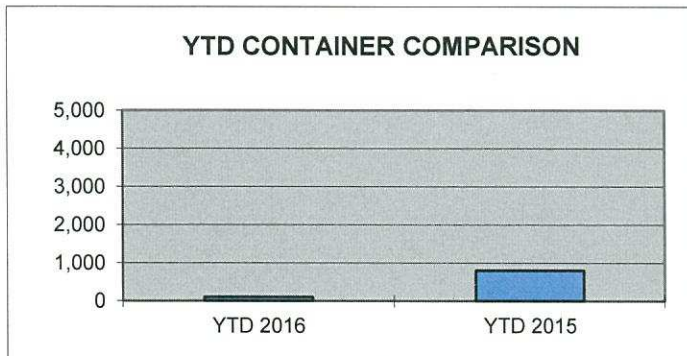

*Twenty Foot Equivalent Units

**Measured in tons

YTD Container Barges shipped by Tidewater (Qty) for Port	4
YTD Bulk Grain Barges shipped by Tidewater (Qty) for Lewis Clark Terminal	189
YTD Barges to Port for Breakbulk cargo	4