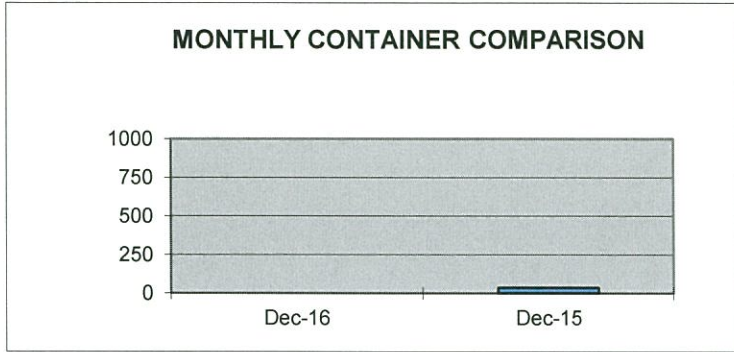

MONTHLY COMPARISON REPORT

<u>SHIPPED</u>	<u>Dec-16</u>	<u>Dec-15</u>	<u>DIFFERENCE</u>	<u>% OF DIFFERENCE</u>
TEU CONTAINERS*	0	36	-36	-100%
WHEAT/BARLEY**	38771	48155	-9384	-19%
BREAKBULK**	0	0	878	

YEAR TO DATE COMPARISON