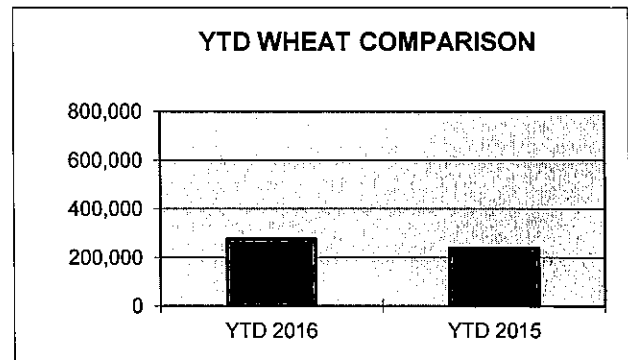

*Twenty Foot Equivalent Units

**Measured in tons

YTD Container Barges shipped by Tidewater (Qty) for Port	4
YTD Bulk Grain Barges shipped by Tidewater (Qty) for Lewis Clark Terminal	76
YTD Barges to Port for Breakbulk cargo	2