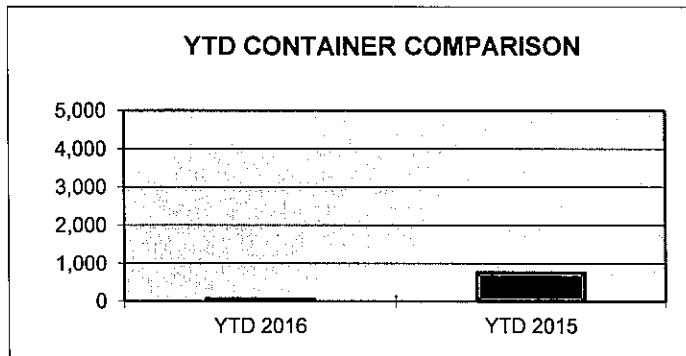

*Twenty Foot Equivalent Units

**Measured in tons

YTD Container Barges shipped by Tidewater (Qty) for Port	4
YTD Bulk Grain Barges shipped by Tidewater (Qty) for Lewis Clark Terminal	76
YTD Barges to Port for Breakbulk cargo	2