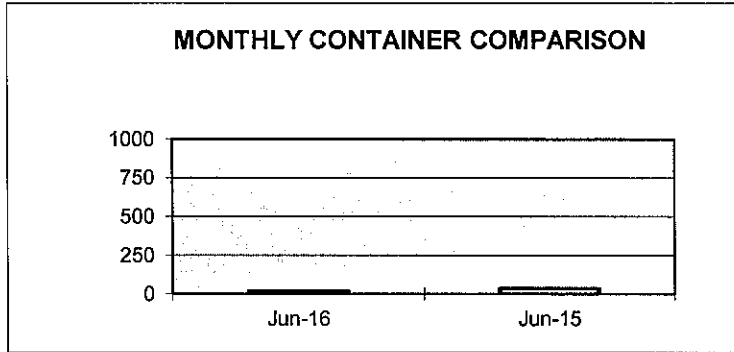

MONTHLY COMPARISON REPORT

<u>SHIPPED</u>	<u>Jun-16</u>	<u>Jun-15</u>	<u>DIFFERENCE</u>	<u>% OF DIFFERENCE</u>
TEU CONTAINERS*	21	39	-18	-46%
WHEAT/BARLEY**	34083	38318	-4235	-11%
BREAKBULK**	112.9	0	112.9	