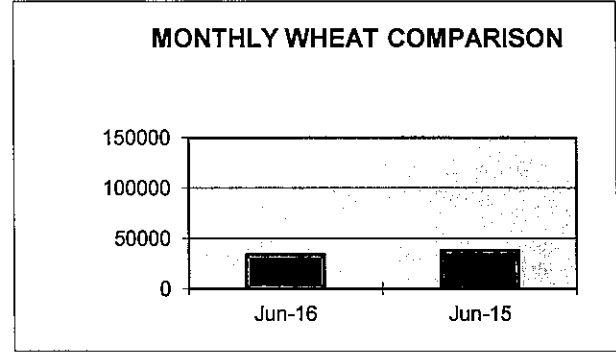

MONTHLY COMPARISON REPORT

<u>SHIPPED</u>	<u>Jun-16</u>	<u>Jun-15</u>	<u>DIFFERENCE</u>	<u>% OF DIFFERENCE</u>
TEU CONTAINERS*	21	39	-18	-46%
WHEAT/BARLEY**	34083	38318	-4235	-11%
BREAKBULK**	112.9	0	112.9	

YEAR TO DATE COMPARISON

<u>SHIPPED</u>	<u>YTD 2016</u>	<u>YTD 2015</u>	<u>DIFFERENCE</u>	<u>% OF DIFFERENCE</u>
TEU CONTAINERS*	70	762	-692	-90.81%
WHEAT/BARLEY**	276,631	237,448	39,183	16.50%
BREAKBULK**	170	0	170