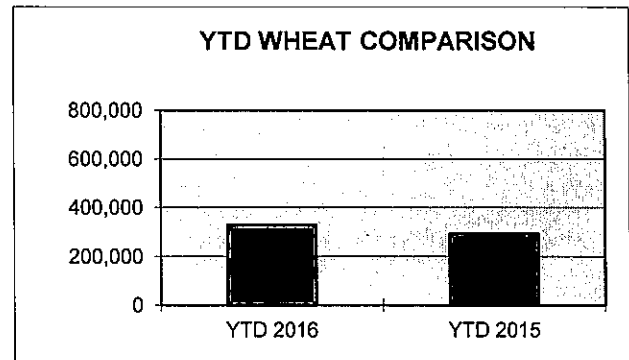

*Twenty Foot Equivalent Units

**Measured in tons

YTD Container Barges shipped by Tidewater (Qty) for Port	4
YTD Bulk Grain Barges shipped by Tidewater (Qty) for Lewis Clark Terminal	91
YTD Barges to Port for Breakbulk cargo	2