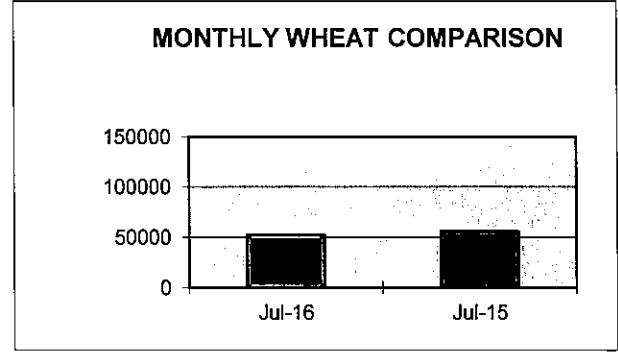

MONTHLY COMPARISON REPORT

<u>SHIPPED</u>	<u>Jul-16</u>	<u>Jul-15</u>	<u>DIFFERENCE</u>	<u>% OF DIFFERENCE</u>
TEU CONTAINERS*	0	2	-2	-100%
WHEAT/BARLEY**	52242	55768	-3526	-6%
BREAKBULK**	0	0	0	

YEAR TO DATE COMPARISON

<u>SHIPPED</u>	<u>YTD 2016</u>	<u>YTD 2015</u>	<u>DIFFERENCE</u>	<u>% OF DIFFERENCE</u>
TEU CONTAINERS*	70	762	-692	-90.81%
WHEAT/BARLEY**	328,873	293,216	35,657	12.16%
BREAKBULK**	170	0	170