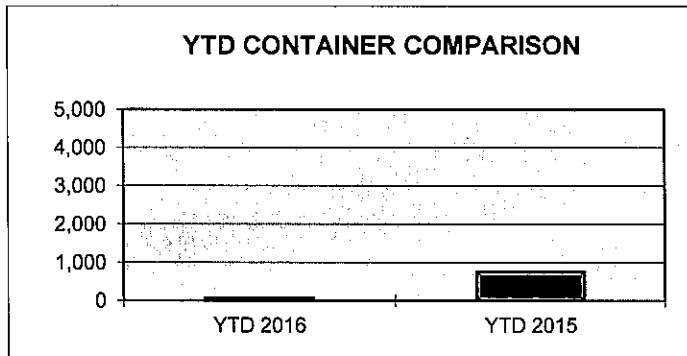

*Twenty Foot Equivalent Units

**Measured in tons

YTD Container Barges shipped by Tidewater (Qty) for Port	4
YTD Bulk Grain Barges shipped by Tidewater (Qty) for Lewis Clark Terminal	91
YTD Barges to Port for Breakbulk cargo	2