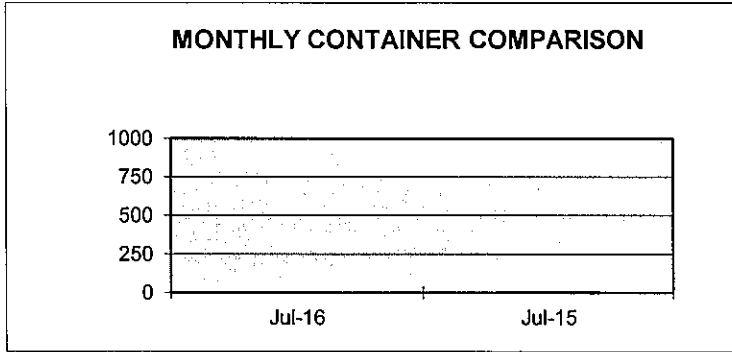

MONTHLY COMPARISON REPORT

<u>SHIPPED</u>	<u>Jul-16</u>	<u>Jul-15</u>	<u>DIFFERENCE</u>	<u>% OF DIFFERENCE</u>
TEU CONTAINERS*	0	2	-2	-100%
WHEAT/BARLEY**	52242	55768	-3526	-6%
BREAKBULK**	0	0	0	

YEAR TO DATE COMPARISON