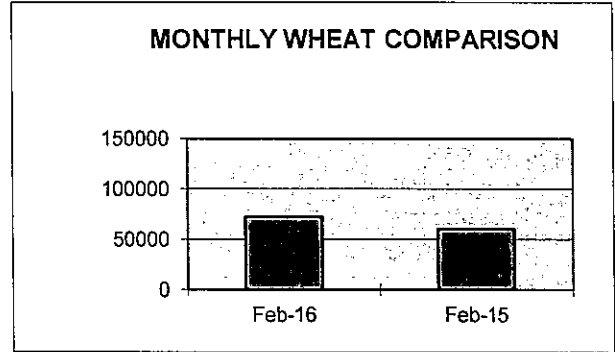

**PORT OF LEWISTON  
CONTAINER SHIPPING REPORT  
MONTH OF FEBRUARY 2016**

ITEM	OUTBOUND	OUTBOUND	OUTBOUND	TOTAL	TOTAL
	BARGE	RAIL	TRUCK	OUTBOUND	INBOUND
BENTONITE					
BOATS					
BOTTLED WATER					
CAN STOCK					
CARTRIDGES					
COMPOUNDS					
EMPTY					
FOOD PRODUCTS					
FURNITURE					
GAMES					
GARNET SAND					
GOLF BAGS					
GRAIN					
HAY					
HOUSEHOLD ITEMS					
LOG HOMES					
LUMBER					
MACHINERY					
MALT					
METAL SCRAP					
MODULAR HOME					
PAPER					
PET PRODUCTS					
PLASTICS					
POTATO FLAKES					
POTTERY					
PULSE	10			10	
PUMICE					
RECYLED PLASTICS					
SEED					
TALC					
TOBACCO					
WOODCHIPS					
<b>TOTAL</b>	<b>10</b>			<b>10</b>	

## MONTHLY COMPARISON REPORT

<u>SHIPPED</u>	<u>Feb-16</u>	<u>Feb-15</u>	<u>DIFFERENCE</u>	<u>% OF DIFFERENCE</u>
TEU CONTAINERS*	10	264	-254	-96%
WHEAT/BARLEY**	72388	60224	12164	20%