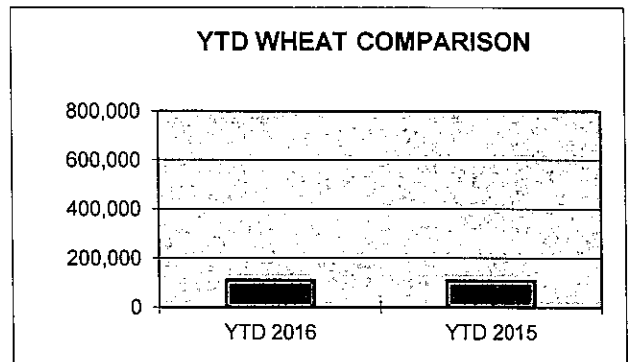

*Twenty Foot Equivalent Units

**Measured in tons

YTD Container Barges shipped by Tidewater (Qty) for Port	2
YTD Bulk Grain Barges shipped by Tidewater (Qty) for Lewis Clark Terminal	31