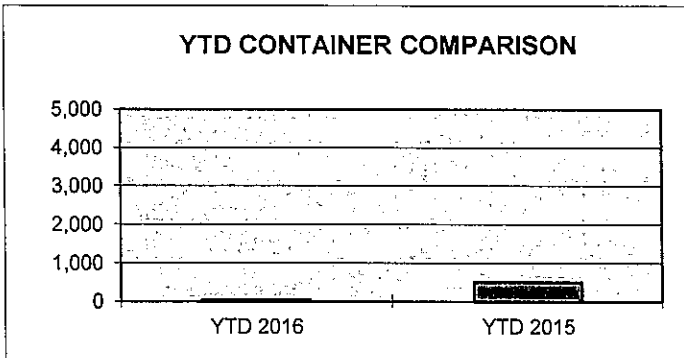

*Twenty Foot Equivalent Units

**Measured in tons

YTD Container Barges shipped by Tidewater (Qty) for Port	2
YTD Bulk Grain Barges shipped by Tidewater (Qty) for Lewis Clark Terminal	31