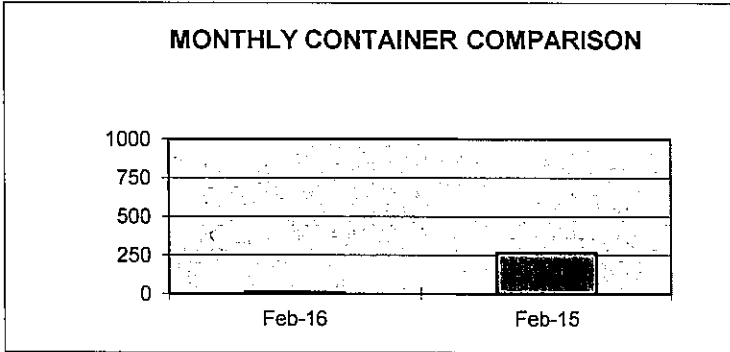

MONTHLY COMPARISON REPORT

<u>SHIPPED</u>	<u>Feb-16</u>	<u>Feb-15</u>	<u>DIFFERENCE</u>	<u>% OF DIFFERENCE</u>
TEU CONTAINERS*	10	264	-254	-96%
WHEAT/BARLEY**	72388	60224	12164	20%

YEAR TO DATE COMPARISON

<u>SHIPPED</u>	<u>YTD 2016</u>	<u>YTD 2015</u>	<u>DIFFERENCE</u>	<u>% OF DIFFERENCE</u>
TEU CONTAINERS*	43	503	-460	-91.45%
WHEAT/BARLEY**	110,259	107,796	2,463	2.28%