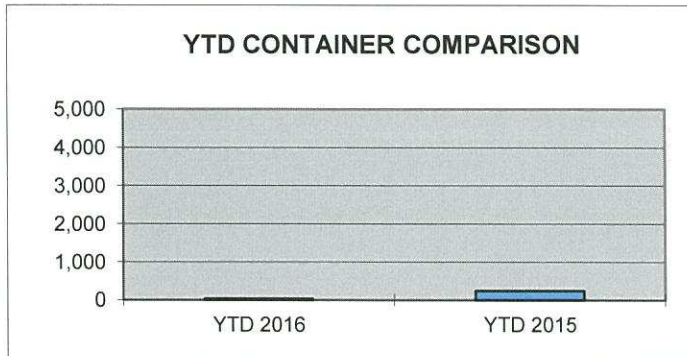

*Twenty Foot Equivalent Units

**Measured in tons

YTD Container Barges shipped by Tidewater (Qty) for Port	1
YTD Bulk Grain Barges shipped by Tidewater (Qty) for Lewis Clark Terminal	11