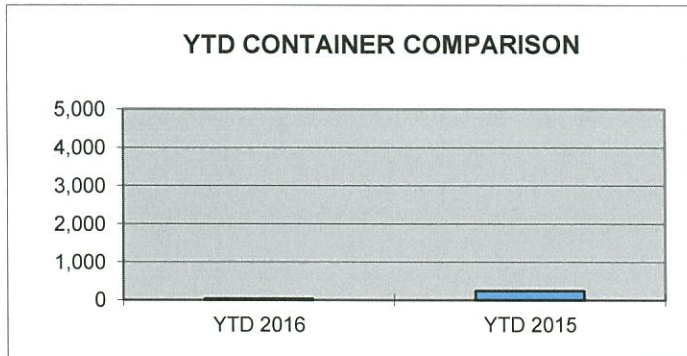

*Twenty Foot Equivalent Units

**Measured in tons

YTD Container Barges shipped by Tidewater (Qty) for Port	1
YTD Bulk Grain Barges shipped by Tidewater (Qty) for Lewis Clark Terminal	11