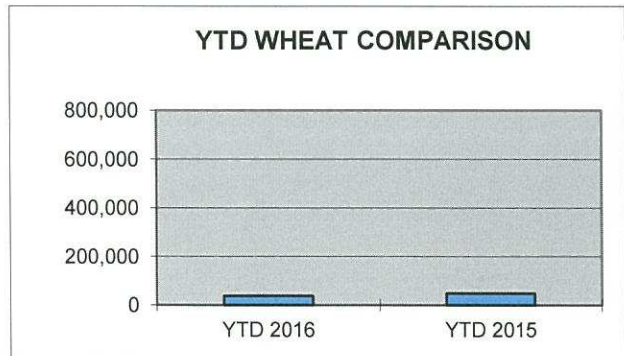

*Twenty Foot Equivalent Units

**Measured in tons

YTD Container Barges shipped by Tidewater (Qty) for Port	1
YTD Bulk Grain Barges shipped by Tidewater (Qty) for Lewis Clark Terminal	11