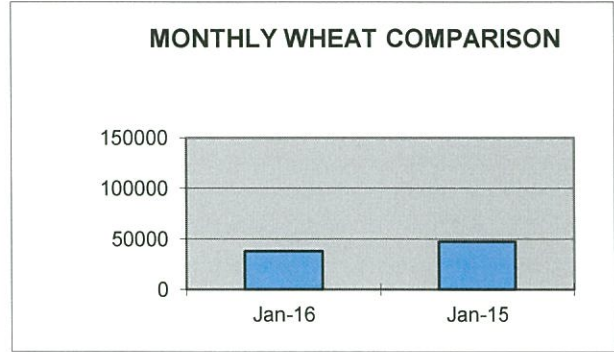

MONTHLY COMPARISON REPORT

<u>SHIPPED</u>	<u>Jan-16</u>	<u>Jan-15</u>	<u>DIFFERENCE</u>	<u>% OF DIFFERENCE</u>
TEU CONTAINERS*	33	239	-206	-86%
WHEAT/BARLEY**	37871	47572	-9701	-20%

YEAR TO DATE COMPARISON

<u>SHIPPED</u>	<u>YTD 2016</u>	<u>YTD 2015</u>	<u>DIFFERENCE</u>	<u>% OF DIFFERENCE</u>
TEU CONTAINERS*	33	239	-206	-86.19%
WHEAT/BARLEY**	37,871	47,572	-9,701	-20.39%