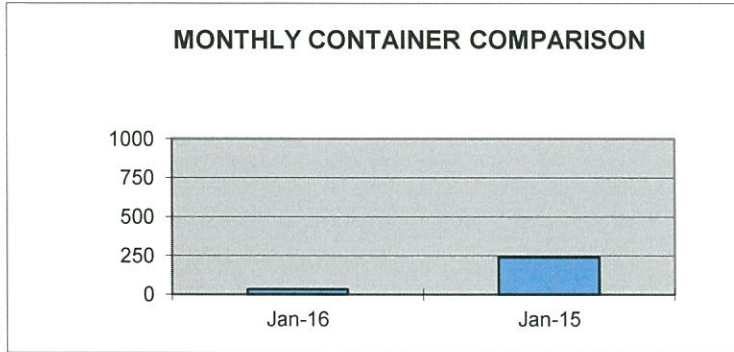

## MONTHLY COMPARISON REPORT

<u>SHIPPED</u>	<u>Jan-16</u>	<u>Jan-15</u>	<u>DIFFERENCE</u>	<u>% OF DIFFERENCE</u>
TEU CONTAINERS*	33	239	-206	-86%
WHEAT/BARLEY**	37871	47572	-9701	-20%