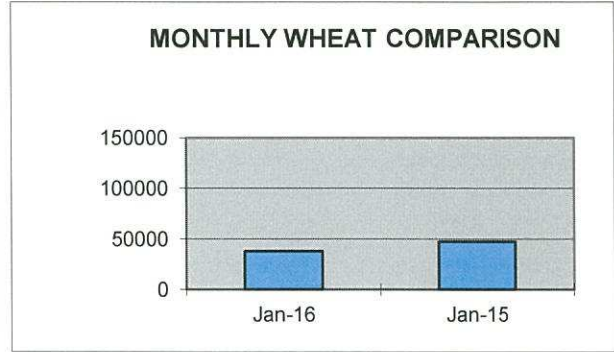

MONTHLY COMPARISON REPORT

<u>SHIPPED</u>	<u>Jan-16</u>	<u>Jan-15</u>	<u>DIFFERENCE</u>	<u>% OF DIFFERENCE</u>
TEU CONTAINERS*	33	239	-206	-86%
WHEAT/BARLEY**	37871	47572	-9701	-20%

YEAR TO DATE COMPARISON

<u>SHIPPED</u>	<u>YTD 2016</u>	<u>YTD 2015</u>	<u>DIFFERENCE</u>	<u>% OF DIFFERENCE</u>
TEU CONTAINERS*	33	239	-206	-86.19%
WHEAT/BARLEY**	37,871	47,572	-9,701	-20.39%