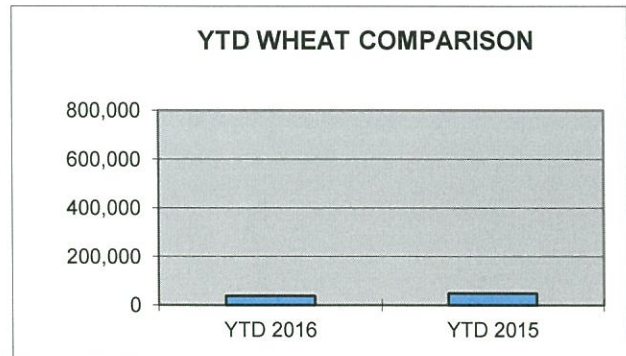

*Twenty Foot Equivalent Units

**Measured in tons

YTD Container Barges shipped by Tidewater (Qty) for Port	1
YTD Bulk Grain Barges shipped by Tidewater (Qty) for Lewis Clark Terminal	11