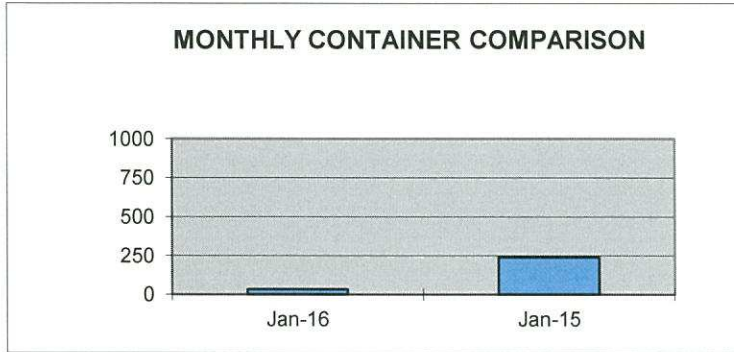

MONTHLY COMPARISON REPORT

<u>SHIPPED</u>	<u>Jan-16</u>	<u>Jan-15</u>	<u>DIFFERENCE</u>	<u>% OF DIFFERENCE</u>
TEU CONTAINERS*	33	239	-206	-86%
WHEAT/BARLEY**	37871	47572	-9701	-20%

YEAR TO DATE COMPARISON

<u>SHIPPED</u>	<u>YTD 2016</u>	<u>YTD 2015</u>	<u>DIFFERENCE</u>	<u>% OF DIFFERENCE</u>
TEU CONTAINERS*	33	239	-206	-86.19%
WHEAT/BARLEY**	37,871	47,572	-9,701	-20.39%