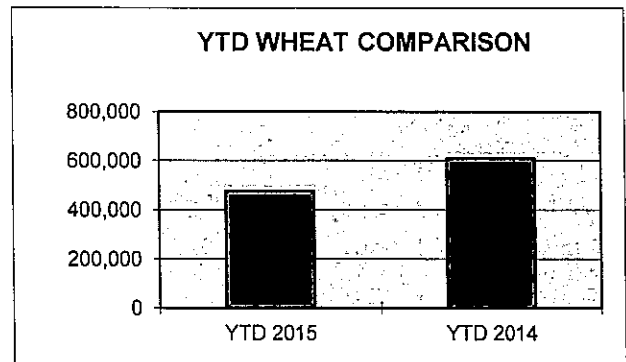

*Twenty Foot Equivalent Units
**Measured in tons

YTD Container Barges shipped by Tidewater (Qty) for Port	7
YTD Bulk Grain Barges shipped by Tidewater (Qty) for Lewis Clark Terminal	142