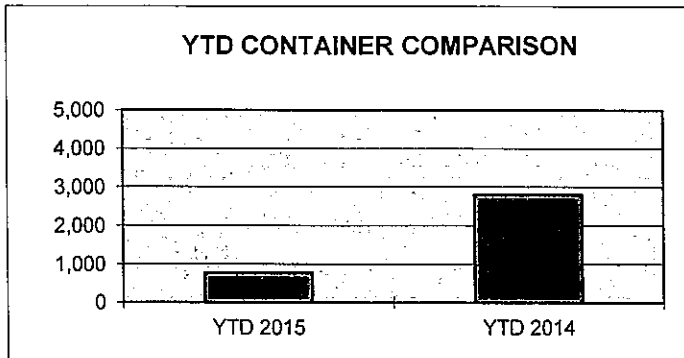

*Twenty Foot Equivalent Units
**Measured in tons

YTD Container Barges shipped by Tidewater (Qty) for Port	7
YTD Bulk Grain Barges shipped by Tidewater (Qty) for Lewis Clark Terminal	142