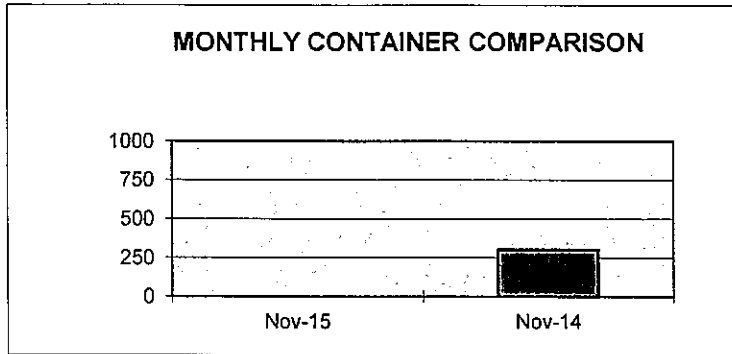

MONTHLY COMPARISON REPORT

<u>SHIPPED</u>	<u>Nov-15</u>	<u>Nov-14</u>	<u>DIFFERENCE</u>	<u>% OF DIFFERENCE</u>
TEU CONTAINERS*	0	302	-302	-100%
WHEAT/BARLEY**	41843	62853	-21010	-33%

YEAR TO DATE COMPARISON