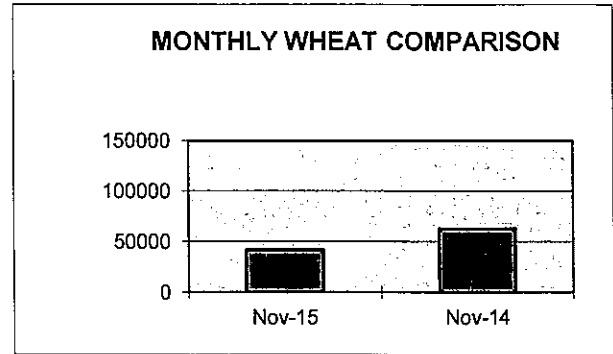

MONTHLY COMPARISON REPORT

<u>SHIPPED</u>	<u>Nov-15</u>	<u>Nov-14</u>	<u>DIFFERENCE</u>	<u>% OF DIFFERENCE</u>
TEU CONTAINERS*	0	302	-302	-100%
WHEAT/BARLEY**	41843	62853	-21010	-33%

YEAR TO DATE COMPARISON

<u>SHIPPED</u>	<u>YTD 2015</u>	<u>YTD 2014</u>	<u>DIFFERENCE</u>	<u>% OF DIFFERENCE</u>
TEU CONTAINERS*	771	2799	-2028	-72.45%
WHEAT/BARLEY**	476,105	609,498	-133,393	-21.89%