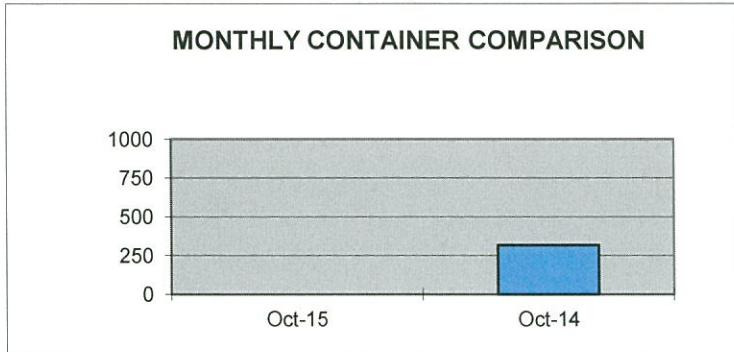

MONTHLY COMPARISON REPORT

<u>SHIPPED</u>	<u>Oct-15</u>	<u>Oct-14</u>	<u>DIFFERENCE</u>	<u>% OF DIFFERENCE</u>
TEU CONTAINERS*	0	317	-317	-100%
WHEAT/BARLEY**	24354	41955	-17601	-42%

YEAR TO DATE COMPARISON