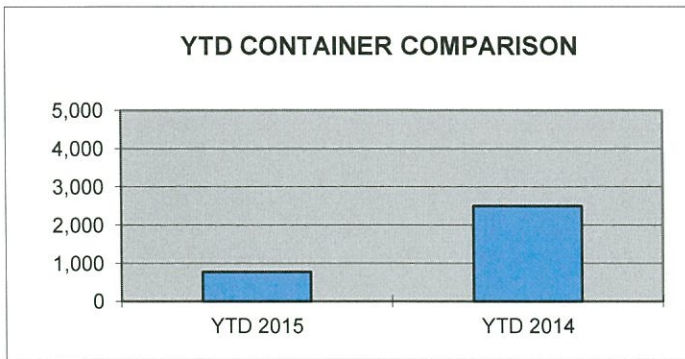

*Twenty Foot Equivalent Units

**Measured in tons

YTD Container Barges shipped by Tidewater (Qty) for Port
YTD Bulk Grain Barges shipped by Tidewater (Qty) for Lewis Clark Terminal

7
130