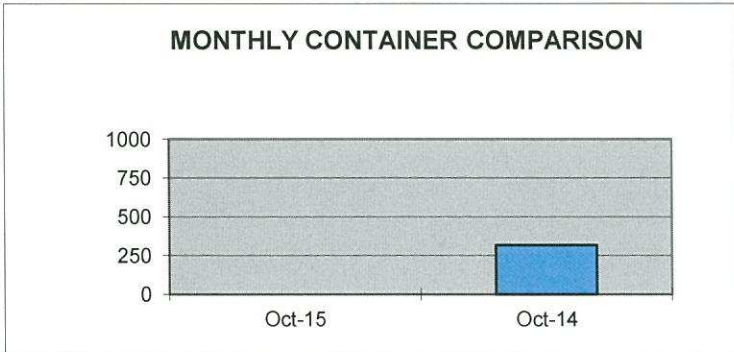

MONTHLY COMPARISON REPORT

<u>SHIPPED</u>	<u>Oct-15</u>	<u>Oct-14</u>	<u>DIFFERENCE</u>	<u>% OF DIFFERENCE</u>
TEU CONTAINERS*	0	317	-317	-100%
WHEAT/BARLEY**	24354	41955	-17601	-42%

YEAR TO DATE COMPARISON