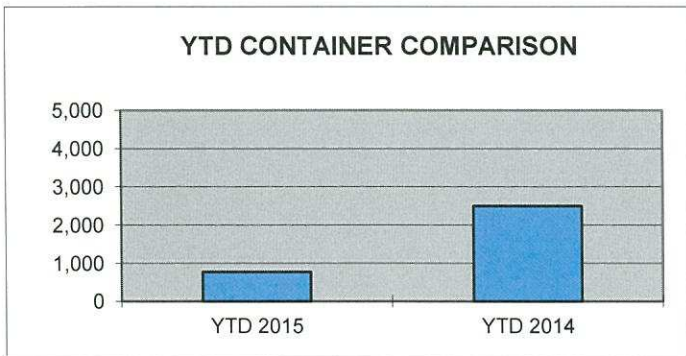

*Twenty Foot Equivalent Units

**Measured in tons

YTD Container Barges shipped by Tidewater (Qty) for Port
YTD Bulk Grain Barges shipped by Tidewater (Qty) for Lewis Clark Terminal

7
130