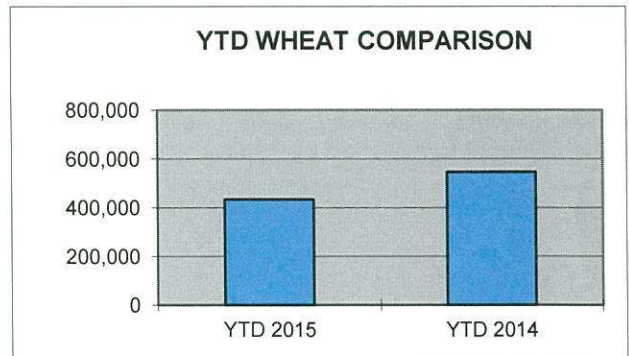

*Twenty Foot Equivalent Units

**Measured in tons

YTD Container Barges shipped by Tidewater (Qty) for Port
YTD Bulk Grain Barges shipped by Tidewater (Qty) for Lewis Clark Terminal

7
130