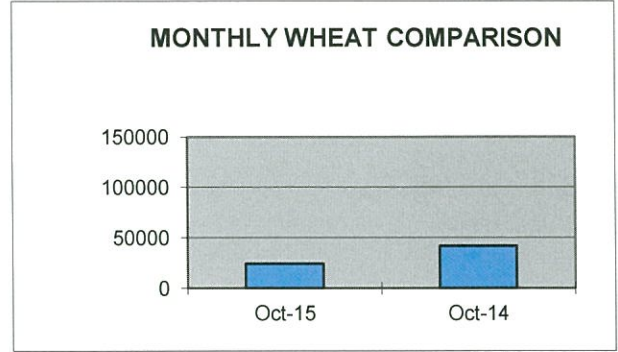

MONTHLY COMPARISON REPORT

<u>SHIPPED</u>	<u>Oct-15</u>	<u>Oct-14</u>	<u>DIFFERENCE</u>	<u>% OF DIFFERENCE</u>
TEU CONTAINERS*	0	317	-317	-100%
WHEAT/BARLEY**	24354	41955	-17601	-42%

YEAR TO DATE COMPARISON

<u>SHIPPED</u>	<u>YTD 2015</u>	<u>YTD 2014</u>	<u>DIFFERENCE</u>	<u>% OF DIFFERENCE</u>
TEU CONTAINERS*	771	2497	-1726	-69.12%
WHEAT/BARLEY**	434,262	546,645	-112383	-20.56%