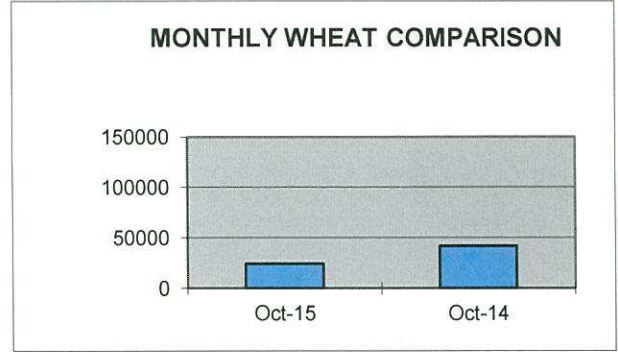

MONTHLY COMPARISON REPORT

<u>SHIPPED</u>	<u>Oct-15</u>	<u>Oct-14</u>	<u>DIFFERENCE</u>	<u>% OF DIFFERENCE</u>
TEU CONTAINERS*	0	317	-317	-100%
WHEAT/BARLEY**	24354	41955	-17601	-42%

YEAR TO DATE COMPARISON

<u>SHIPPED</u>	<u>YTD 2015</u>	<u>YTD 2014</u>	<u>DIFFERENCE</u>	<u>% OF DIFFERENCE</u>
TEU CONTAINERS*	771	2497	-1726	-69.12%
WHEAT/BARLEY**	434,262	546,645	-112383	-20.56%