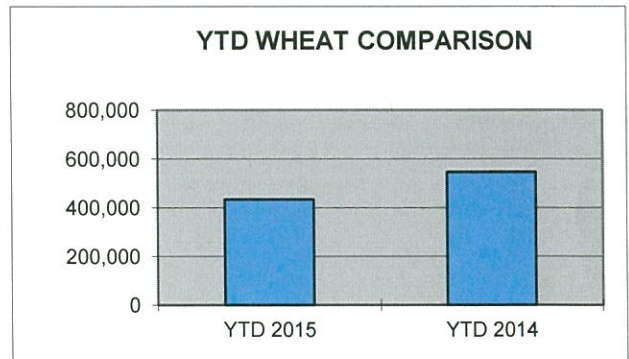

*Twenty Foot Equivalent Units

**Measured in tons

YTD Container Barges shipped by Tidewater (Qty) for Port
YTD Bulk Grain Barges shipped by Tidewater (Qty) for Lewis Clark Terminal

7
130