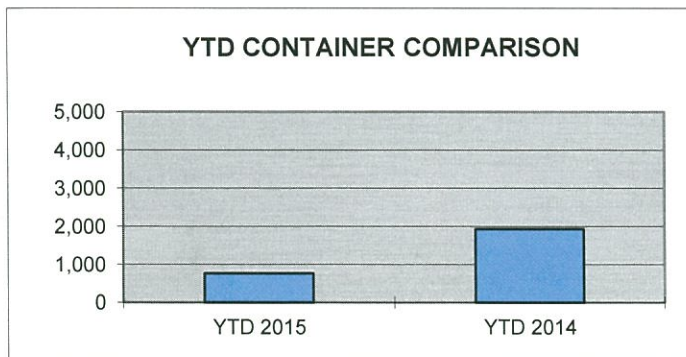

*Twenty Foot Equivalent Units

**Measured in tons

YTD Container Barges shipped by Tidewater (Qty) for Port
YTD Bulk Grain Barges shipped by Tidewater (Qty) for Lewis Clark Terminal

7
102