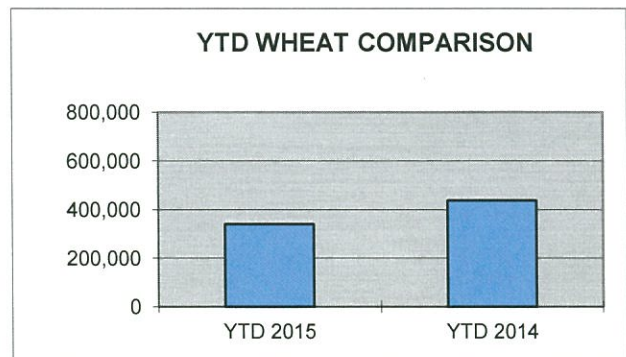

*Twenty Foot Equivalent Units

**Measured in tons

YTD Container Barges shipped by Tidewater (Qty) for Port
YTD Bulk Grain Barges shipped by Tidewater (Qty) for Lewis Clark Terminal

7
102