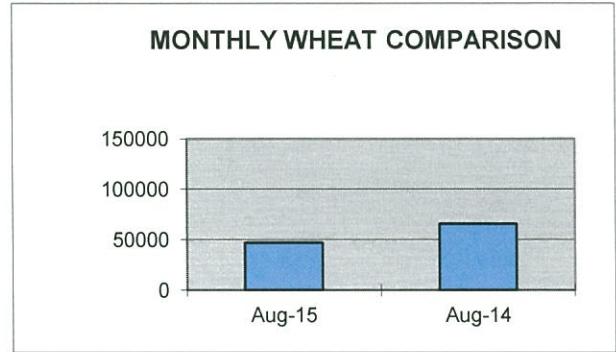

MONTHLY COMPARISON REPORT

<u>SHIPPED</u>	<u>Aug-15</u>	<u>Aug-14</u>	<u>DIFFERENCE</u>	<u>% OF DIFFERENCE</u>
TEU CONTAINERS*	0	339	-339	-100%
WHEAT/BARLEY**	46744	65771	-19027	-29%

YEAR TO DATE COMPARISON

<u>SHIPPED</u>	<u>YTD 2015</u>	<u>YTD 2014</u>	<u>DIFFERENCE</u>	<u>% OF DIFFERENCE</u>
TEU CONTAINERS*	764	1938	-1174	-60.58%
WHEAT/BARLEY**	339,960	437,794	-97834	-22.35%