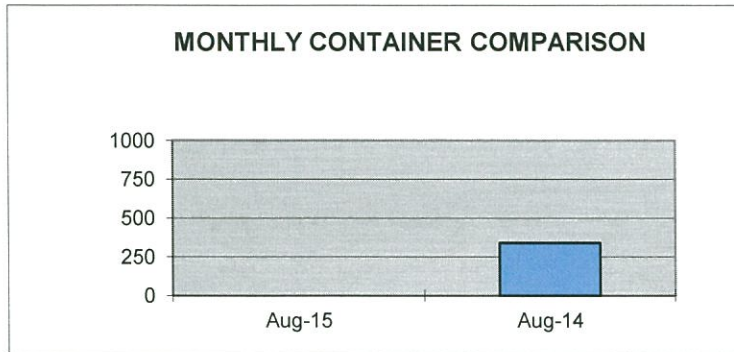

MONTHLY COMPARISON REPORT

<u>SHIPPED</u>	<u>Aug-15</u>	<u>Aug-14</u>	<u>DIFFERENCE</u>	<u>% OF DIFFERENCE</u>
TEU CONTAINERS*	0	339	-339	-100%
WHEAT/BARLEY**	46744	65771	-19027	-29%

YEAR TO DATE COMPARISON