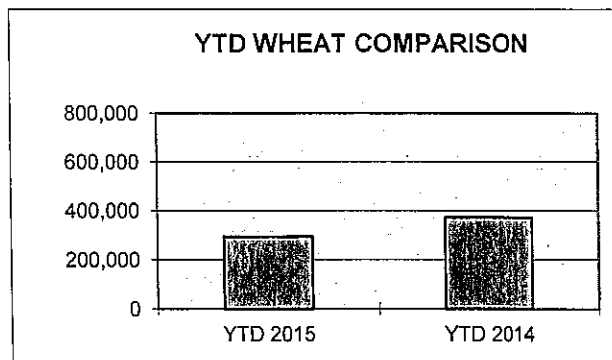

*Twenty Foot Equivalent Units
**Measured in tons

YTD Container Barges shipped by Tidewater (Qty) for Port	7
YTD Bulk Grain Barges shipped by Tidewater (Qty) for Lewis Clark Terminal	88