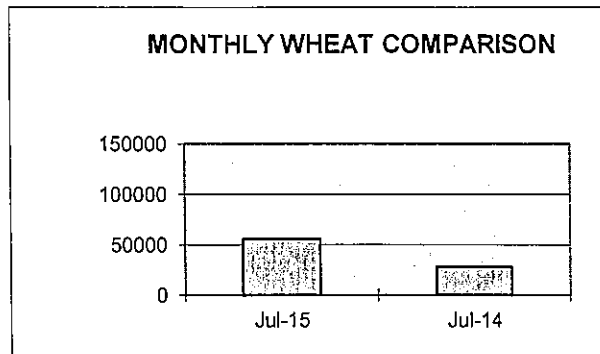

MONTHLY COMPARISON REPORT

<u>SHIPPED</u>	<u>Jul-15</u>	<u>Jul-14</u>	<u>DIFFERENCE</u>	<u>% OF DIFFERENCE</u>
TEU CONTAINERS*	2	199	-197	-99%
WHEAT/BARLEY**	55768	28187	27581	98%

YEAR TO DATE COMPARISON

<u>SHIPPED</u>	<u>YTD 2015</u>	<u>YTD 2014</u>	<u>DIFFERENCE</u>	<u>% OF DIFFERENCE</u>
TEU CONTAINERS*	764	1599	-835	-52.22%
WHEAT/BARLEY**	293,216	372,023	-78,807	-21.18%