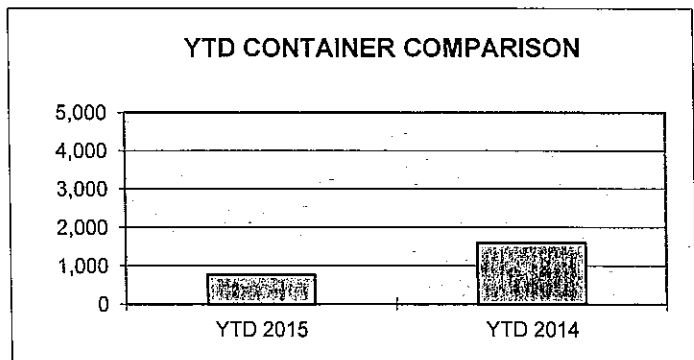

*Twenty Foot Equivalent Units
**Measured in tons

YTD Container Barges shipped by Tidewater (Qty) for Port	7
YTD Bulk Grain Barges shipped by Tidewater (Qty) for Lewis Clark Terminal	88