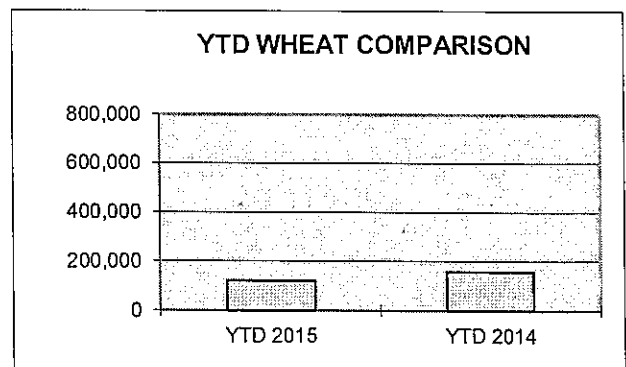

*Twenty Foot Equivalent Units

**Measured in tons

YTD Container Barges shipped by Tidewater (Qty) for Port

7

YTD Bulk Grain Barges shipped by Tidewater (Qty) for Lewis Clark Terminal

37