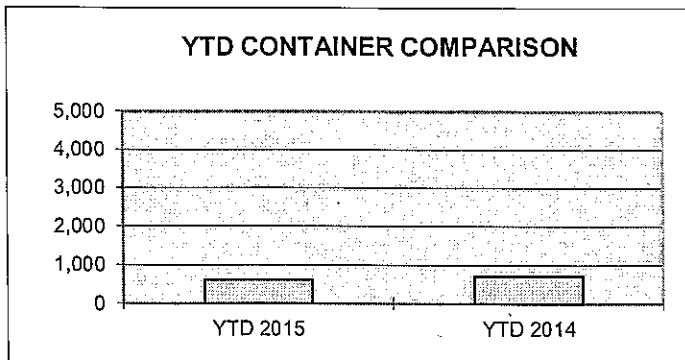

*Twenty Foot Equivalent Units

**Measured in tons

YTD Container Barges shipped by Tidewater (Qty) for Port

7

YTD Bulk Grain Barges shipped by Tidewater (Qty) for Lewis Clark Terminal

37