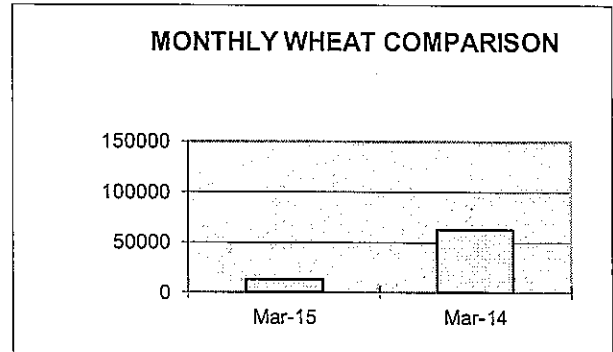

MONTHLY COMPARISON REPORT

<u>SHIPPED</u>	<u>Mar-15</u>	<u>Mar-14</u>	<u>DIFFERENCE</u>	<u>% OF DIFFERENCE</u>
TEU CONTAINERS*	117	3	114	3800%
WHEAT/BARLEY**	13029	62669	-49640	-79%

YEAR TO DATE COMPARISON

<u>SHIPPED</u>	<u>YTD 2015</u>	<u>YTD 2014</u>	<u>DIFFERENCE</u>	<u>% OF DIFFERENCE</u>
TEU CONTAINERS*	620	728	-108	-14.84%
WHEAT/BARLEY**	120,825	157,135	-36,310	-23.11%