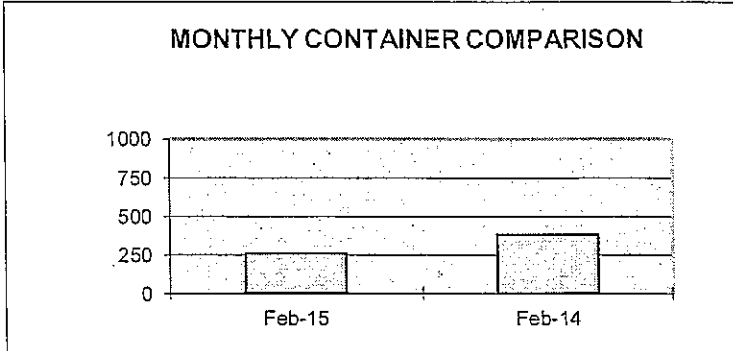

MONTHLY COMPARISON REPORT

<u>SHIPPED</u>	<u>Feb-15</u>	<u>Feb-14</u>	<u>DIFFERENCE</u>	<u>% OF DIFFERENCE</u>
TEU CONTAINERS*	264	384	-120	-31%
WHEAT/BARLEY**	60224	62669	-2445	-4%

YEAR TO DATE COMPARISON

<u>SHIPPED</u>	<u>YTD 2015</u>	<u>YTD 2014</u>	<u>DIFFERENCE</u>	<u>% OF DIFFERENCE</u>
TEU CONTAINERS*	503	725	-222	-30.62%
WHEAT/BARLEY**	107,796	157,135	-49339	-31.40%