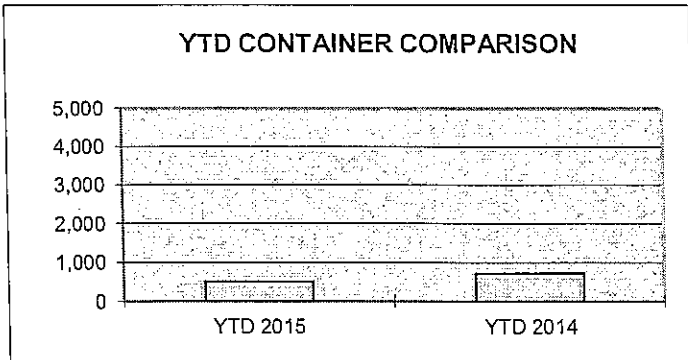

*Twenty Foot Equivalent Units

**Measured in tons

YTD Container Barges shipped by Tidewater (Qty) for Port

6

YTD Bulk Grain Barges shipped by Tidewater (Qty) for Lewis Clark Terminal

33