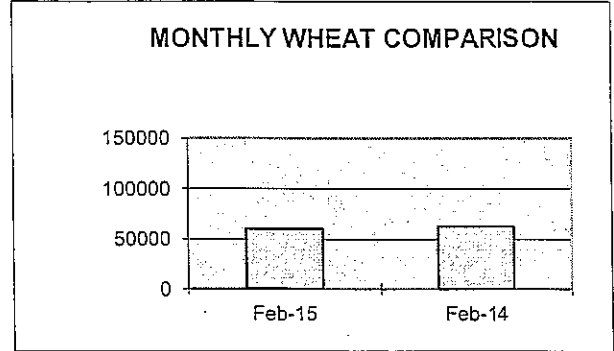

MONTHLY COMPARISON REPORT

<u>SHIPPED</u>	<u>Feb-15</u>	<u>Feb-14</u>	<u>DIFFERENCE</u>	<u>% OF DIFFERENCE</u>
TEU CONTAINERS*	264	384	-120	-31%
WHEAT/BARLEY**	60224	62669	-2445	-4%

YEAR TO DATE COMPARISON

<u>SHIPPED</u>	<u>YTD 2015</u>	<u>YTD 2014</u>	<u>DIFFERENCE</u>	<u>% OF DIFFERENCE</u>
TEU CONTAINERS*	503	725	-222	-30.62%
WHEAT/BARLEY**	107,796	157,135	-49339	-31.40%