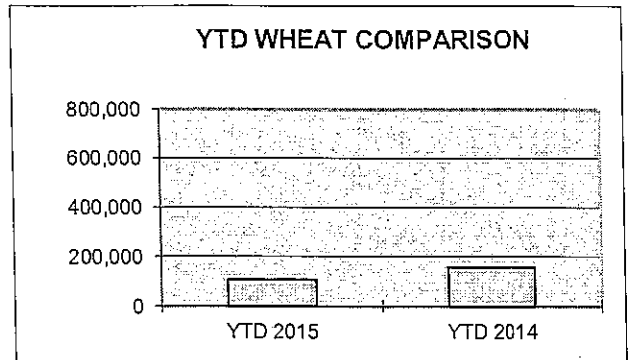

*Twenty Foot Equivalent Units

**Measured in tons

YTD Container Barges shipped by Tidewater (Qty) for Port

6

YTD Bulk Grain Barges shipped by Tidewater (Qty) for Lewis Clark Terminal

33