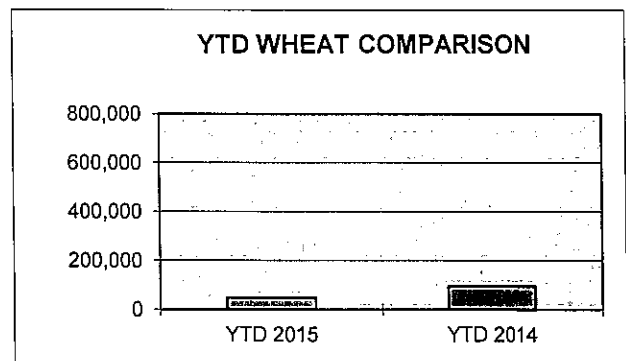

*Twenty Foot Equivalent Units

**Measured in tons

YTD Container Barges shipped by Tidewater (Qty) for Port	3
YTD Bulk Grain Barges shipped by Tidewater (Qty) for Lewis Clark Terminal	15