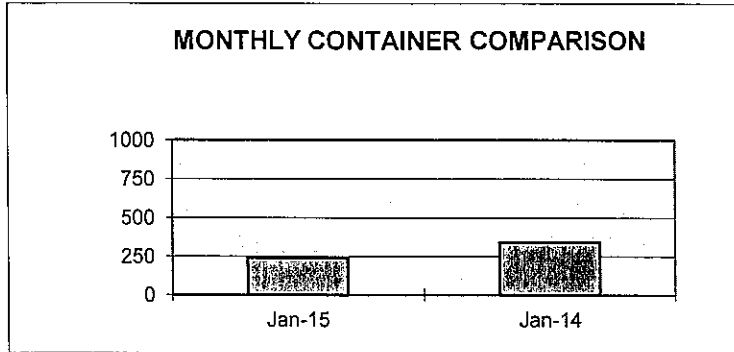

## MONTHLY COMPARISON REPORT

<u>SHIPPED</u>	<u>Jan-15</u>	<u>Jan-14</u>	<u>DIFFERENCE</u>	<u>% OF DIFFERENCE</u>
TEU CONTAINERS*	239	341	-102	-30%
WHEAT/BARLEY**	47572	94466	-46894	-50%