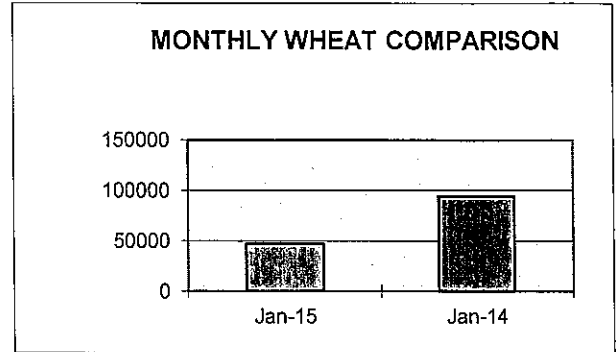

MONTHLY COMPARISON REPORT

<u>SHIPPED</u>	<u>Jan-15</u>	<u>Jan-14</u>	<u>DIFFERENCE</u>	<u>% OF DIFFERENCE</u>
TEU CONTAINERS*	239	341	-102	-30%
WHEAT/BARLEY**	47572	94466	-46894	-50%

YEAR TO DATE COMPARISON

<u>SHIPPED</u>	<u>YTD 2015</u>	<u>YTD 2014</u>	<u>DIFFERENCE</u>	<u>% OF DIFFERENCE</u>
TEU CONTAINERS*	239	341	-102	-29.91%
WHEAT/BARLEY**	47,572	94,466	-46,894	-49.64%