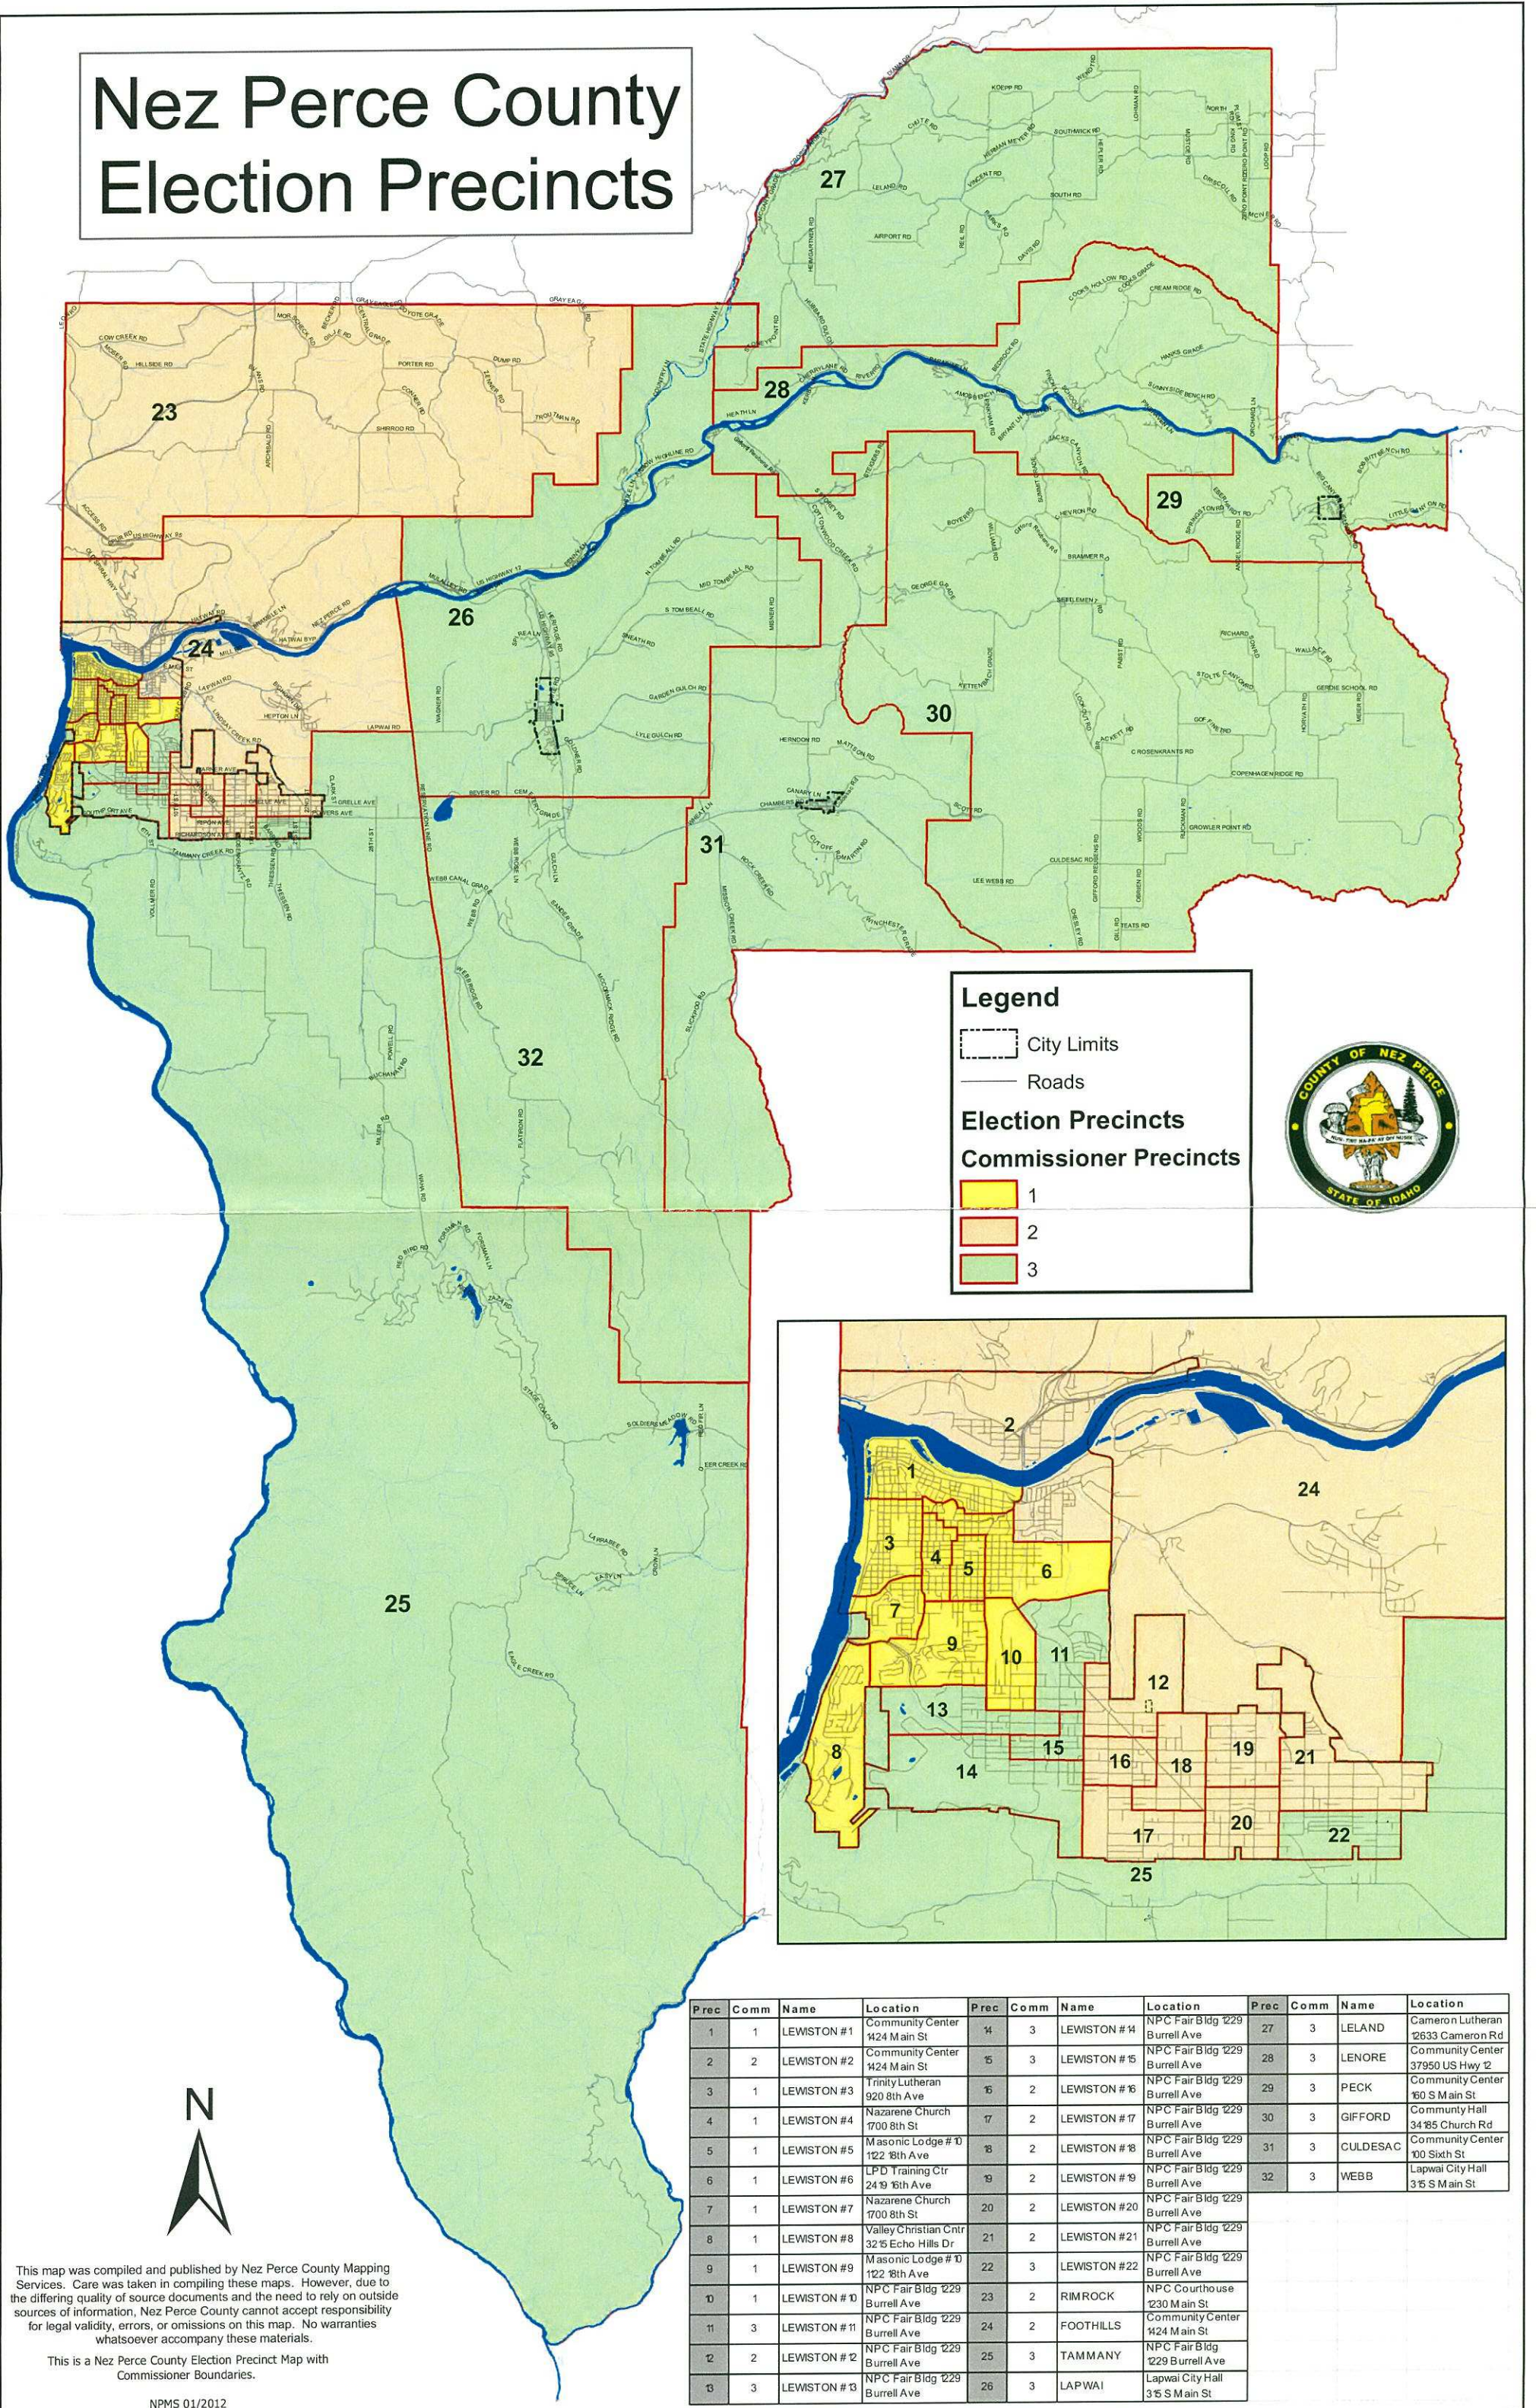

# Nez Perce County Election Precincts

**Legend**

- City Limits
- Roads

**Election Precincts**

**Commissioner Precincts**

- 1
- 2
- 3

Prec	Comm	Name	Location	Prec	Comm	Name	Location	Prec	Comm	Name	Location
1	1	LEWISTON #1	Community Center 1424 Main St	4	3	LEWISTON #14	NPC Fair Bldg 1229 Burrell Ave	27	3	LELAND	Cameron Lutheran 12633 Cameron Rd
2	2	LEWISTON #2	Community Center 1424 Main St	5	3	LEWISTON #15	NPC Fair Bldg 1229 Burrell Ave	28	3	LENORE	Community Center 37950 US Hwy 12
3	1	LEWISTON #3	Trinity Lutheran 920 8th Ave	6	2	LEWISTON #16	NPC Fair Bldg 1229 Burrell Ave	29	3	PECK	Community Center 160 S Main St
4	1	LEWISTON #4	Nazarene Church 1700 8th St	7	2	LEWISTON #17	NPC Fair Bldg 1229 Burrell Ave	30	3	GIFFORD	Community Hall 34 185 Church Rd
5	1	LEWISTON #5	Masonic Lodge # 10 122 18th Ave	8	2	LEWISTON #18	NPC Fair Bldg 1229 Burrell Ave	31	3	CULDESAC	Community Center 100 Sixth St
6	1	LEWISTON #6	LFD Training Ctr 24 19 18th Ave	9	2	LEWISTON #19	NPC Fair Bldg 1229 Burrell Ave	32	3	WEBB	Lapwai City Hall 3 5 S Main St
7	1	LEWISTON #7	Nazarene Church 1700 8th St	10	2	LEWISTON #20	NPC Fair Bldg 1229 Burrell Ave				
8	1	LEWISTON #8	Valley Christian Cntr 32 5 Echo Hills Dr	11	2	LEWISTON #21	NPC Fair Bldg 1229 Burrell Ave				
9	1	LEWISTON #9	Masonic Lodge # 10 122 18th Ave	12	3	LEWISTON #22	NPC Fair Bldg 1229 Burrell Ave				
10	1	LEWISTON #10	NPC Fair Bldg 1229 Burrell Ave	13	2	RIMROCK	NPC Courthouse 1230 Main St				
11	3	LEWISTON #11	NPC Fair Bldg 1229 Burrell Ave	14	2	FOOTHILLS	Community Center 1424 Main St				
12	2	LEWISTON #12	NPC Fair Bldg 1229 Burrell Ave	15	3	TAMMANY	NPC Fair Bldg 1229 Burrell Ave				
13	3	LEWISTON #13	NPC Fair Bldg 1229 Burrell Ave	16	3	LAPWAI	Lapwai City Hall 3 5 S Main St				

This is a Nez Perce County Election Precinct Map with Commissioner Boundaries.