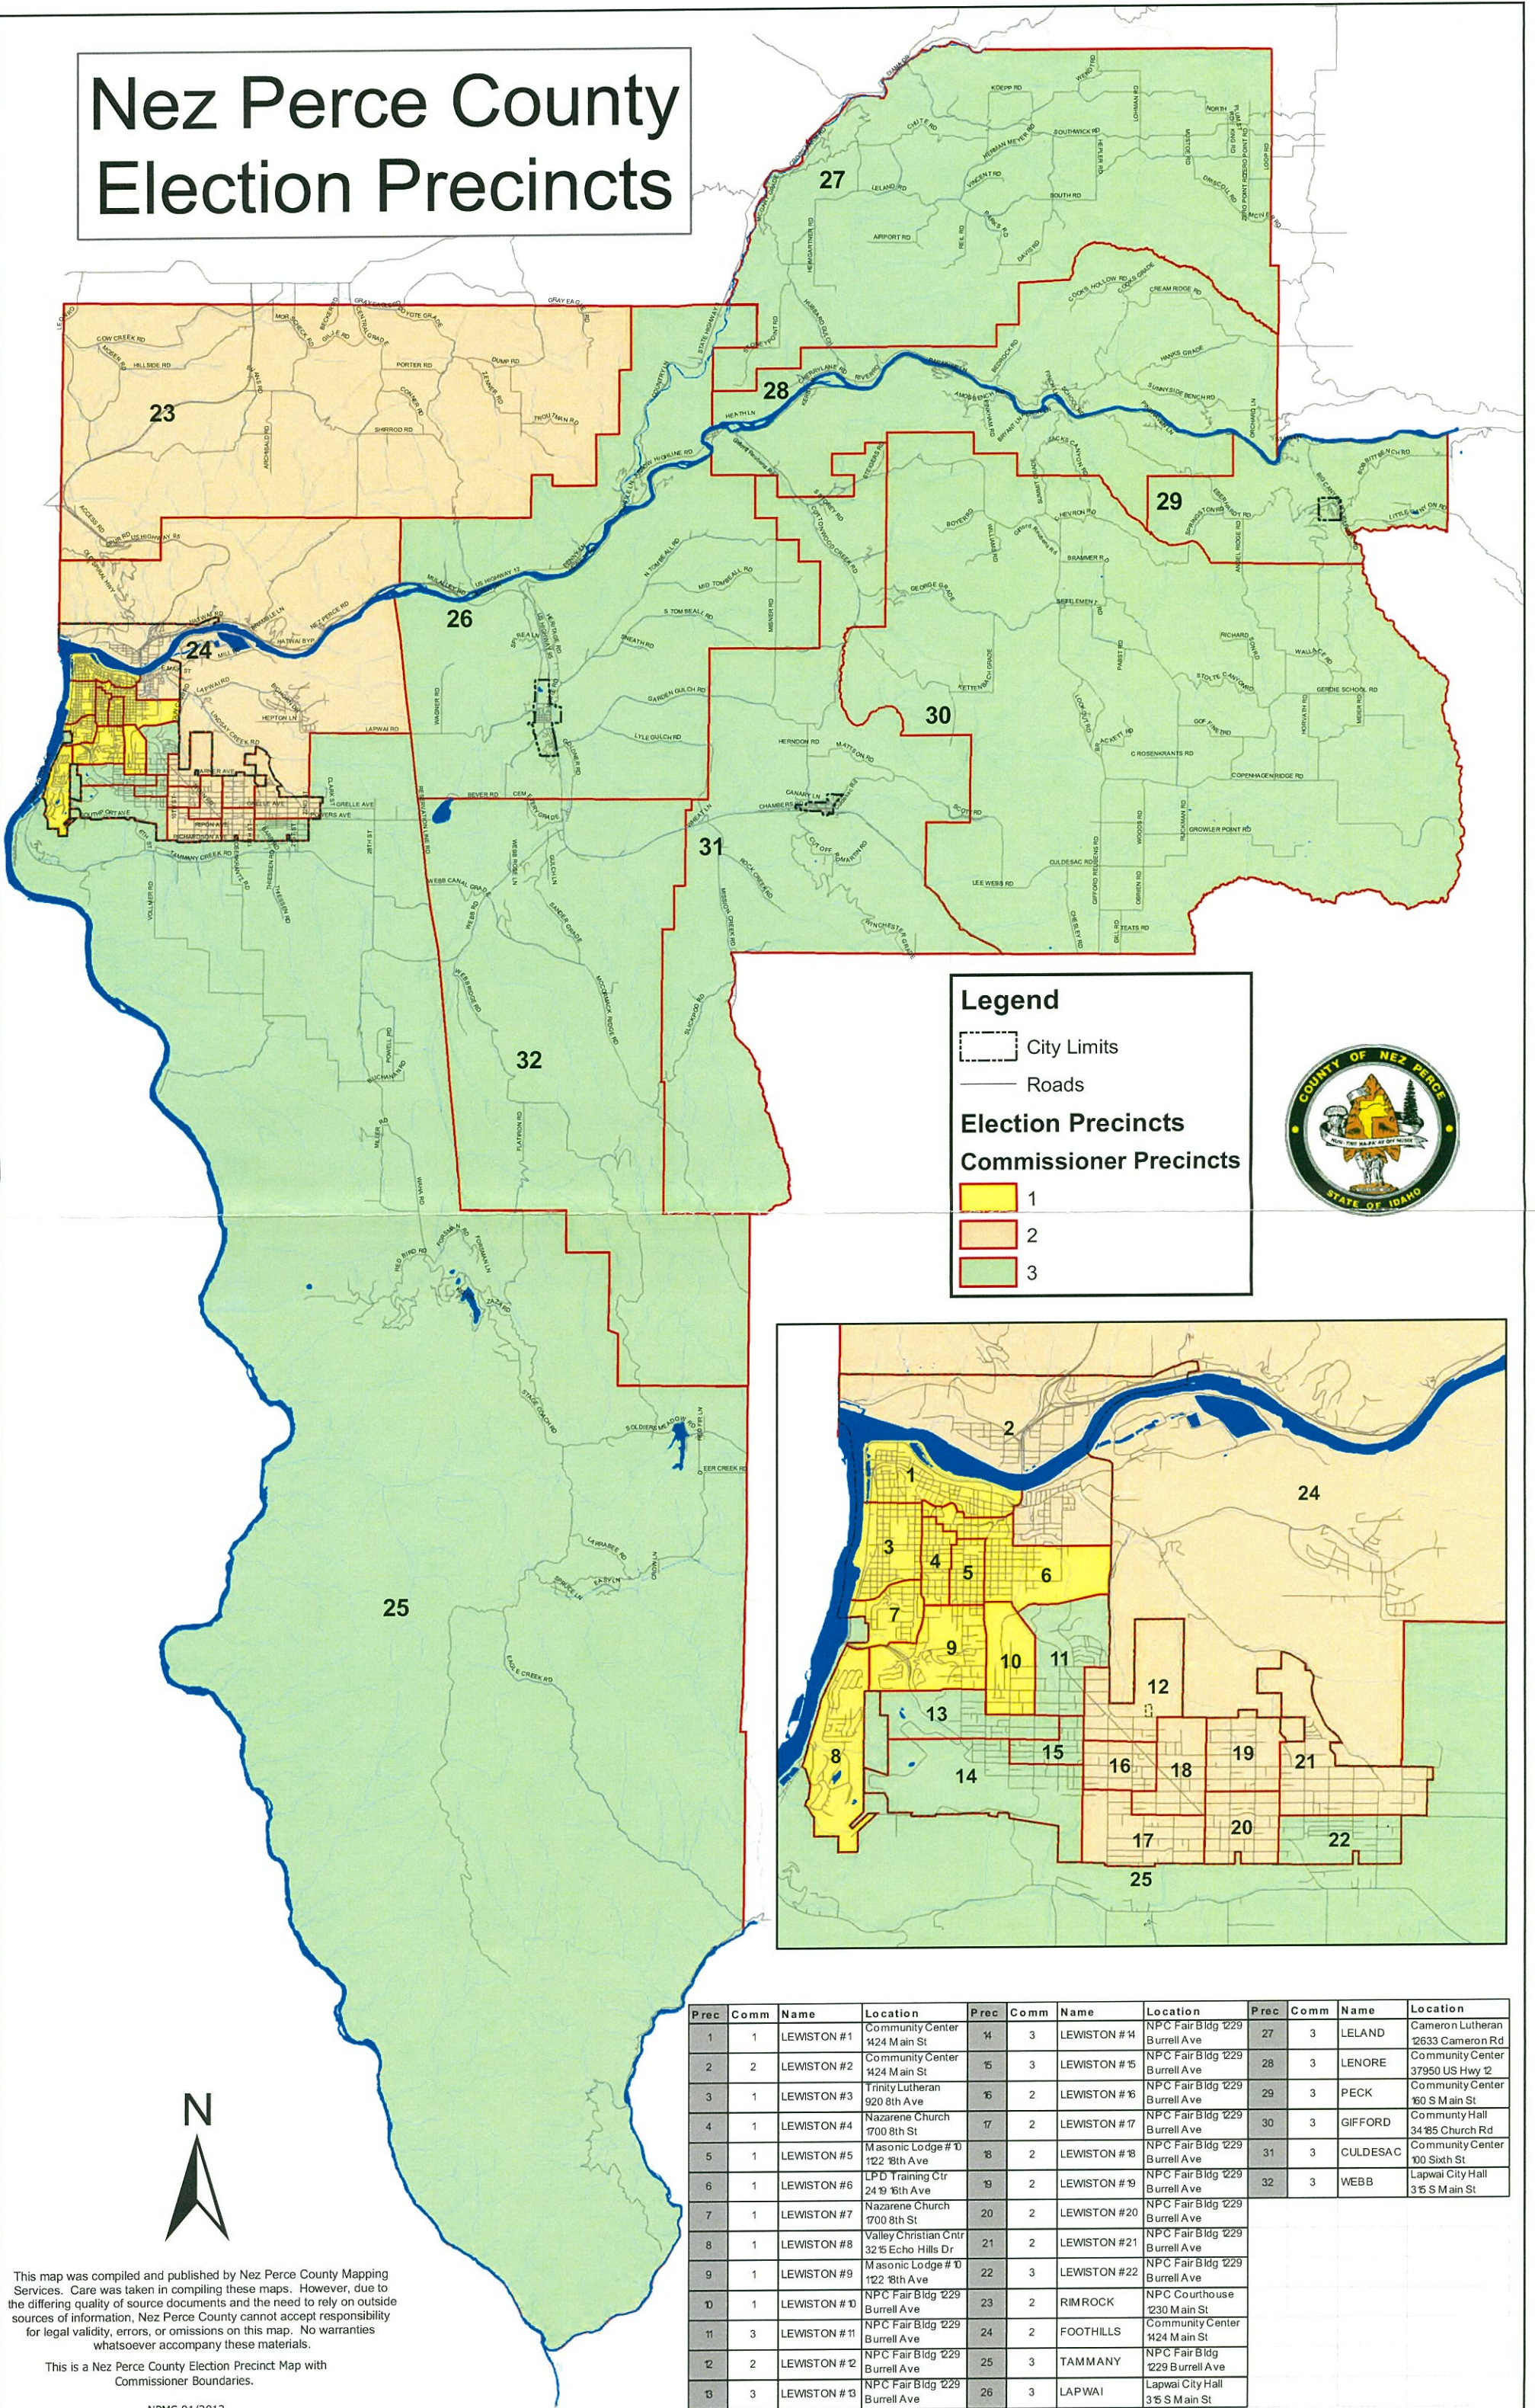

Nez Perce County Election Precincts

Legend

- City Limits
- Roads

Election Precincts

Commissioner Precincts

- 1
- 2
- 3

Prec	Comm	Name	Location	Prec	Comm	Name	Location	Prec	Comm	Name	Location
1	1	LEWISTON #1	Community Center 1424 Main St	14	3	LEWISTON #14	NPC Fair Bldg 1229 Burrell Ave	27	3	LELAND	Cameron Lutheran 12633 Cameron Rd
2	2	LEWISTON #2	Community Center 1424 Main St	15	3	LEWISTON #15	NPC Fair Bldg 1229 Burrell Ave	28	3	LENORE	Community Center 37950 US Hwy 12
3	1	LEWISTON #3	Trinity Lutheran 920 8th Ave	16	2	LEWISTON #16	NPC Fair Bldg 1229 Burrell Ave	29	3	PECK	Community Center 160 S Main St
4	1	LEWISTON #4	Nazarene Church 1700 8th St	17	2	LEWISTON #17	NPC Fair Bldg 1229 Burrell Ave	30	3	GIFFORD	Community Hall 34 1/2 S Church Rd
5	1	LEWISTON #5	Masonic Lodge # 10 122 8th Ave	18	2	LEWISTON #18	NPC Fair Bldg 1229 Burrell Ave	31	3	CULDESAC	Community Center 100 Sixth St
6	1	LEWISTON #6	LFD Training Ctr 24 1/2 8th Ave	19	2	LEWISTON #19	NPC Fair Bldg 1229 Burrell Ave	32	3	WEBB	Lapwai City Hall 3 1/2 S Main St
7	1	LEWISTON #7	Nazarene Church 1700 8th St	20	2	LEWISTON #20	NPC Fair Bldg 1229 Burrell Ave				
8	1	LEWISTON #8	Valley Christian Cntr 32 1/2 Echo Hills Dr	21	2	LEWISTON #21	NPC Fair Bldg 1229 Burrell Ave				
9	1	LEWISTON #9	Masonic Lodge # 10 122 8th Ave	22	3	LEWISTON #22	NPC Fair Bldg 1229 Burrell Ave				
10	1	LEWISTON #10	NPC Fair Bldg 1229 Burrell Ave	23	2	RIMROCK	NPC Courthouse 1230 Main St				
11	3	LEWISTON #11	NPC Fair Bldg 1229 Burrell Ave	24	2	FOOTHILLS	Community Center 1424 Main St				
12	2	LEWISTON #12	NPC Fair Bldg 1229 Burrell Ave	25	3	TAMMANY	NPC Fair Bldg 1229 Burrell Ave				
13	3	LEWISTON #13	NPC Fair Bldg 1229 Burrell Ave	26	3	LAPWAI	Lapwai City Hall 3 1/2 S Main St				

This is a Nez Perce County Election Precinct Map with Commissioner Boundaries.