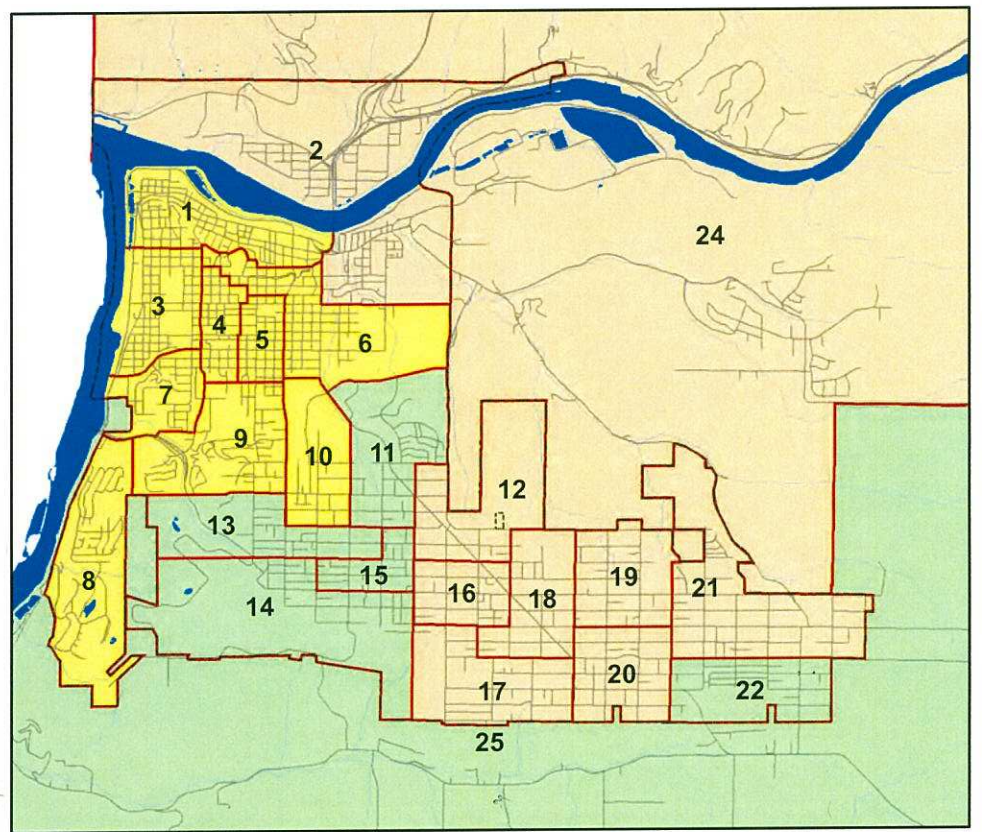

# Nez Perce County Election Precincts

**Legend**

- City Limits
- Roads

**Election Precincts**

**Commissioner Precincts**

- 1
- 2
- 3

Prec	Comm	Name	Location	Prec	Comm	Name	Location	Prec	Comm	Name	Location
1	1	LEWISTON #1	Community Center 1424 Main St	4	3	LEWISTON #14	NPC Fair Bldg 1229 Burrell Ave	27	3	LELAND	Cameron Lutheran 12633 Cameron Rd
2	2	LEWISTON #2	Community Center 1424 Main St	5	3	LEWISTON #15	NPC Fair Bldg 1229 Burrell Ave	28	3	LENORE	Community Center 37950 US Hwy 12
3	1	LEWISTON #3	Trinity Lutheran 920 8th Ave	6	2	LEWISTON #16	NPC Fair Bldg 1229 Burrell Ave	29	3	PECK	Community Center 160 S Main St
4	1	LEWISTON #4	Nazarene Church 1700 8th St	7	2	LEWISTON #17	NPC Fair Bldg 1229 Burrell Ave	30	3	GIFFORD	Community Hall 34 185 Church Rd
5	1	LEWISTON #5	Masonic Lodge # 10 122 18th Ave	8	2	LEWISTON #18	NPC Fair Bldg 1229 Burrell Ave	31	3	CULDESAC	Community Center 100 Sixth St
6	1	LEWISTON #6	LFD Training Ctr 24 19 18th Ave	9	2	LEWISTON #19	NPC Fair Bldg 1229 Burrell Ave	32	3	WEBB	Lapwai City Hall 3 5 S Main St
7	1	LEWISTON #7	Nazarene Church 1700 8th St	10	2	LEWISTON #20	NPC Fair Bldg 1229 Burrell Ave				
8	1	LEWISTON #8	Valley Christian Cntr 32 5 Echo Hills Dr	11	2	LEWISTON #21	NPC Fair Bldg 1229 Burrell Ave				
9	1	LEWISTON #9	Masonic Lodge # 10 122 18th Ave	12	3	LEWISTON #22	NPC Fair Bldg 1229 Burrell Ave				
10	1	LEWISTON #10	NPC Fair Bldg 1229 Burrell Ave	13	2	RIMROCK	NPC Courthouse 1230 Main St				
11	3	LEWISTON #11	NPC Fair Bldg 1229 Burrell Ave	14	2	FOOTHILLS	Community Center 1424 Main St				
12	2	LEWISTON #12	NPC Fair Bldg 1229 Burrell Ave	15	3	TAMMANY	NPC Fair Bldg 1229 Burrell Ave				
13	3	LEWISTON #13	NPC Fair Bldg 1229 Burrell Ave	16	3	LAPWAI	Lapwai City Hall 3 5 S Main St				

This is a Nez Perce County Election Precinct Map with Commissioner Boundaries.