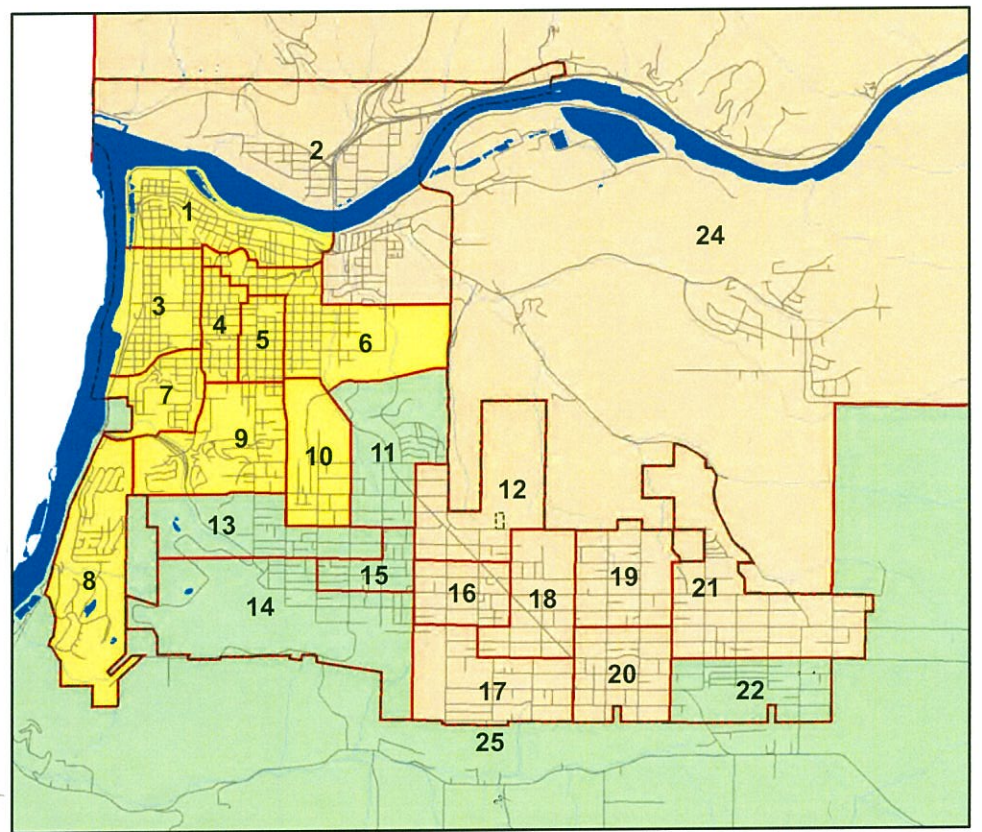

Nez Perce County Election Precincts

Legend

- City Limits
- Roads

Election Precincts

Commissioner Precincts

- 1
- 2
- 3

Prec	Comm	Name	Location	Prec	Comm	Name	Location	Prec	Comm	Name	Location
1	1	LEWISTON #1	Community Center 1424 Main St	14	3	LEWISTON #14	NPC Fair Bldg 1229 Burrell Ave	27	3	LELAND	Cameron Lutheran 12633 Cameron Rd
2	2	LEWISTON #2	Community Center 1424 Main St	15	3	LEWISTON #15	NPC Fair Bldg 1229 Burrell Ave	28	3	LENORE	Community Center 37950 US Hwy 12
3	1	LEWISTON #3	Trinity Lutheran 920 8th Ave	16	2	LEWISTON #16	NPC Fair Bldg 1229 Burrell Ave	29	3	PECK	Community Center 160 S Main St
4	1	LEWISTON #4	Nazarene Church 1700 8th St	17	2	LEWISTON #17	NPC Fair Bldg 1229 Burrell Ave	30	3	GIFFORD	Community Hall 34 1/2 S Church Rd
5	1	LEWISTON #5	Masonic Lodge # 10 122 8th Ave	18	2	LEWISTON #18	NPC Fair Bldg 1229 Burrell Ave	31	3	CULDESAC	Community Center 100 Sixth St
6	1	LEWISTON #6	LFD Training Ctr 24 1/2 8th Ave	19	2	LEWISTON #19	NPC Fair Bldg 1229 Burrell Ave	32	3	WEBB	Lapwai City Hall 3 1/2 S Main St
7	1	LEWISTON #7	Nazarene Church 1700 8th St	20	2	LEWISTON #20	NPC Fair Bldg 1229 Burrell Ave				
8	1	LEWISTON #8	Valley Christian Cntr 32 1/2 Echo Hills Dr	21	2	LEWISTON #21	NPC Fair Bldg 1229 Burrell Ave				
9	1	LEWISTON #9	Masonic Lodge # 10 122 8th Ave	22	3	LEWISTON #22	NPC Fair Bldg 1229 Burrell Ave				
10	1	LEWISTON #10	NPC Fair Bldg 1229 Burrell Ave	23	2	RIMROCK	NPC Courthouse 1230 Main St				
11	3	LEWISTON #11	NPC Fair Bldg 1229 Burrell Ave	24	2	FOOTHILLS	Community Center 1424 Main St				
12	2	LEWISTON #12	NPC Fair Bldg 1229 Burrell Ave	25	3	TAMMANY	NPC Fair Bldg 1229 Burrell Ave				
13	3	LEWISTON #13	NPC Fair Bldg 1229 Burrell Ave	26	3	LAPWAI	Lapwai City Hall 3 1/2 S Main St				

This is a Nez Perce County Election Precinct Map with Commissioner Boundaries.