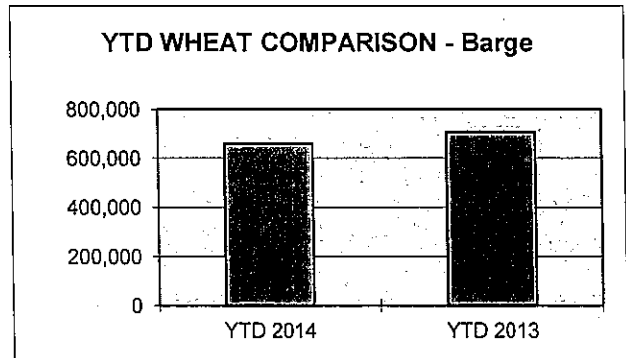

*Twenty Foot Equivalent Units

**Measured in tons

YTD Container Barges shipped by Tidewater (Qty) for Port
YTD Bulk Grain Barges shipped by Tidewater (Qty) for Lewis Clark Terminal

41
202