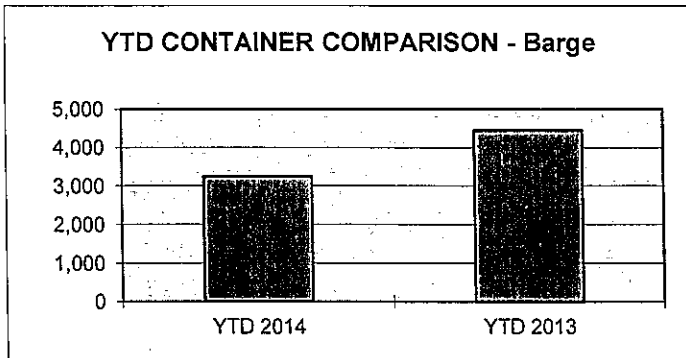

*Twenty Foot Equivalent Units

**Measured in tons

YTD Container Barges shipped by Tidewater (Qty) for Port
YTD Bulk Grain Barges shipped by Tidewater (Qty) for Lewis Clark Terminal

41
202