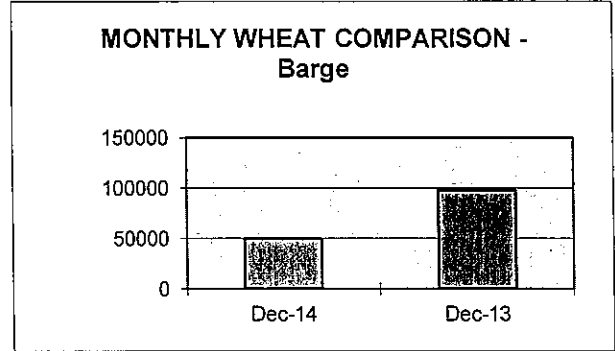

**PORT OF LEWISTON
CONTAINER SHIPPING REPORT
MONTH OF DECEMBER 2014**

ITEM	OUTBOUND	OUTBOUND	OUTBOUND	TOTAL	TOTAL
	BARGE	RAIL	TRUCK	OUTBOUND	INBOUND
BENTONITE					
BOATS					
BOTTLED WATER					
CAN STOCK					
CARTRIDGES					
COMPOUNDS					
EMPTY	2			2	
FOOD PRODUCTS					
FURNITURE					
GAMES					
GARNET SAND					
GOLF BAGS					
GRAIN					
HAY					
HOUSEHOLD ITEMS					
LOG HOMES					
LUMBER					
MACHINERY					
MALT					
METAL SCRAP					
MODULAR HOME					
PAPER					
PET PRODUCTS					
PLASTICS					
POTATO FLAKES					
POTTERY					
PULSE	439			439	
PUMICE					
RECYLED PLASTICS					
SEED					
TALC					
TOBACCO					
WOODCHIPS					
TOTAL	441			441	

MONTHLY COMPARISON REPORT

<u>SHIPPED</u>	<u>Dec-14</u>	<u>Dec-13</u>	<u>DIFFERENCE</u>	<u>% OF DIFFERENCE</u>
TEU CONTAINERS*	441	447	-6	-1%
WHEAT/BARLEY**	49671	97863	-48192	-49%

YEAR TO DATE COMPARISON